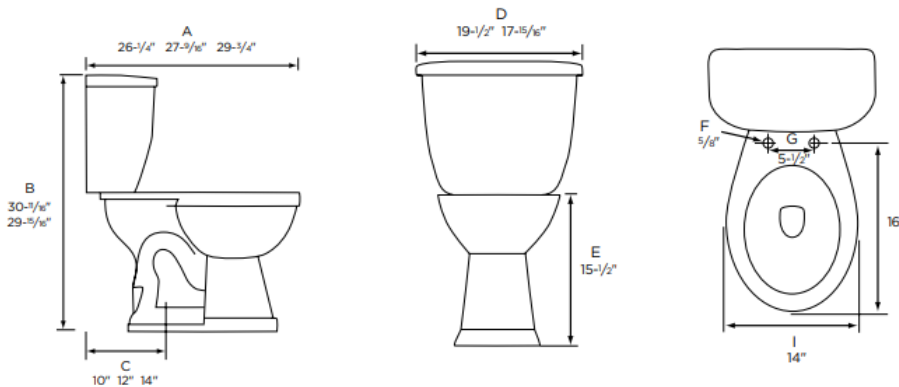

# Lynx 1.6 Round, Two-Piece, Standard Height, 12", Right-Hand Flush

### Features

- Grade A Vitreous China
- Standard Height of 15-1/2"
- 2" Fully Glazed Trapway
- Siphon Jet Action Flushing
- Low Consumption of 1.6 GPF
- Color Matched Tank Lever
- Available in White Only
- Mainline Toilet Seat Sold Separately

### Certifications

- IAPMO cUPC
- ASME A112.19.2
- ADA ANSI A117.1
- 800g MaP Rating

**MLS013-011**

Bowl	Tank	A	B	C	D	E	F	G	H	I
MLS10011	MLS10013	27-3/8"	31-1/8"	12"	18-1/4"	15-3/8"	1/2"	5-1/2"	16-1/2"	14-3/4"