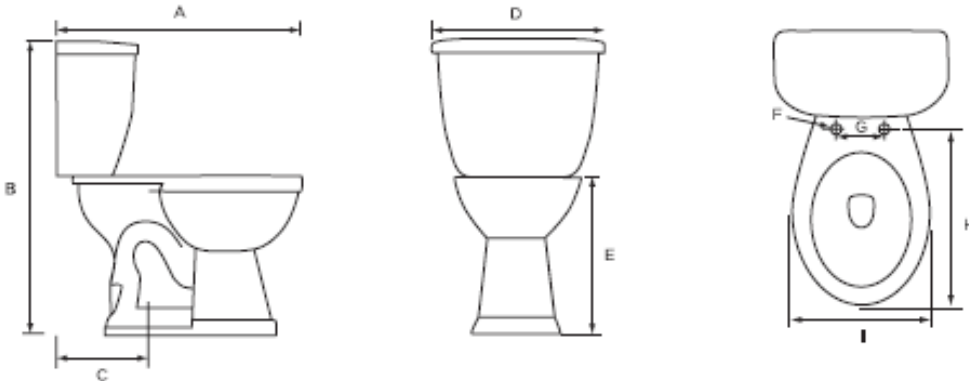

# Hydrus, 1.6 Elongated, Two-Piece, Standard Height, 14" Left-Hand Flush

Product Specifications

## Features

- Grade A Vitreous China
- Standard Height of 15-1/2"
- 2" Fully Glazed Trapway
- Siphon Jet Action Flushing
- Low Consumption of 1.6 GPF
- 14" Rough-In
- Color Matched Tank Lever
- Available in White Only
- Mainline Toilet Seat Sold Separately

## Certifications

- IAPMO cUPC
- ASME A112.19.2
- 1000g MaP Rating

To Submit	Bowl/Tank	A	B	C	D	E	F	G	H	I
	MLS10010 MLS10015	29-3/8"	29-3/8"	12"	17-1/8"	15-1/2"	5/8"	5-1/2"	18-1/2"	14"

All dimensions listed are nominal. Mainline® reserves the right to make product and material changes at any time without notice.