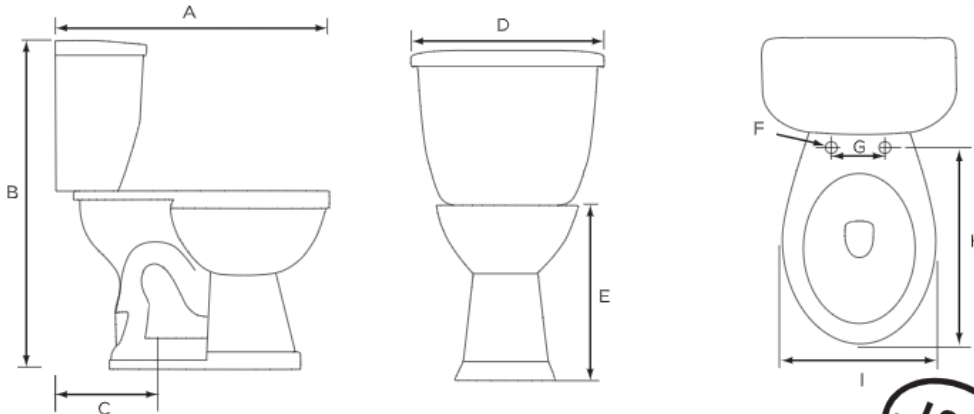

Lyra 1.6 Designer Series Elongated, Two-Piece, ADA, 12" Right-Hand Flush with Fluid Master 400A Ballcock

Product Specifications

Features

- Grade A Vitreous China
- ADA Compliant, 17" Height
- 2" Fully Glazed Trapway
- Siphon Jet Action Flushing
- Low Consumption of 1.6 GPF
- Tanks Equipped with Fluidmaster™ 400A Ballcock
- 12" Rough-In
- Color Matched Tank Lever
- Available in White Only
- Mainline Toilet Seat Sold Separately

MLS019-008

Certifications

- IAPMO UPC
- ASME A112.19.2
- ADAANSI A117.1
- 1000g MaP Rating

Bowl	Tank	A	B	C	D	E	F	G	H	I
MLS10008	MLS10019	29-1/3"	31-3/4"	12"	17"	17"	1/2"	5-1/2"	18-1/2"	14"

All dimensions listed are nominal. Mainline® reserves the right to make product and material changes at any time without notice.