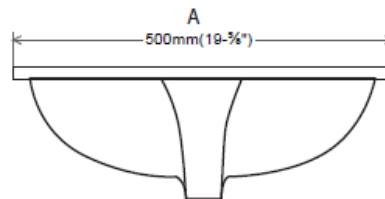

### Features

- Grade A Vitreous China
- 17" x 14" Oval Undermount Lavatory
- Front Overflow
- Includes Mounting Clips
- Template Supplied
- Available in White or Biscuit

### Certifications

- IAPMO UPC
- ASME A112.19.2

**MLS10005**

**MLS10024**

To Submit	Bowl	Color	A	B	C	D	E	F
	MLS10005	White	19-5/8"	16-3/4"	7-1/2"	17-1/2"	14-5/8"	3-1/2"
	MLS10024	Biscuit						

All dimensions listed are nominal. Mainline® reserves the right to make product and material changes at any time without notice.