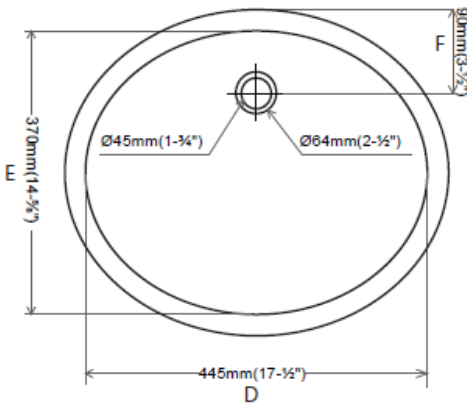

### Features

- Grade A Vitreous China
- 17" x 14" Oval Undermount Lavatory
- Front Overflow
- Includes Mounting Clips
- Template Supplied
- Available in White or Biscuit

### Certifications

- IAPMO UPC
- ASME A112.19.2

**MLS10005**

**MLS10024**

To Submit	Bowl	Color	A	B	C	D	E	F
	MLS10005	White	19-5/8"	16-3/4"	7-1/2"	17-1/2"	14-5/8"	3-1/2"
	MLS10024	Biscuit						

All dimensions listed are nominal. Mainline® reserves the right to make product and material changes at any time without notice.