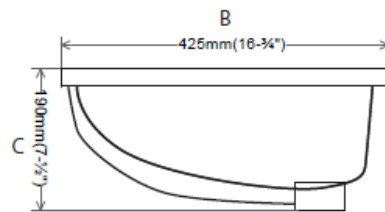

### Features

- Grade A Vitreous China
- 17" x 14" Oval Undermount Lavatory
- Front Overflow
- Includes Mounting Clips
- Template Supplied
- Available in White or Biscuit

### Certifications

- IAPMO UPC
- ASME A112.19.2

**MLS10005**

**MLS10024**

To Submit	Bowl	Color	A	B	C	D	E	F
	MLS10005	White	19-5/8"	16-3/4"	7-1/2"	17-1/2"	14-5/8"	3-1/2"
	MLS10024	Biscuit						

All dimensions listed are nominal. Mainline® reserves the right to make product and material changes at any time without notice.