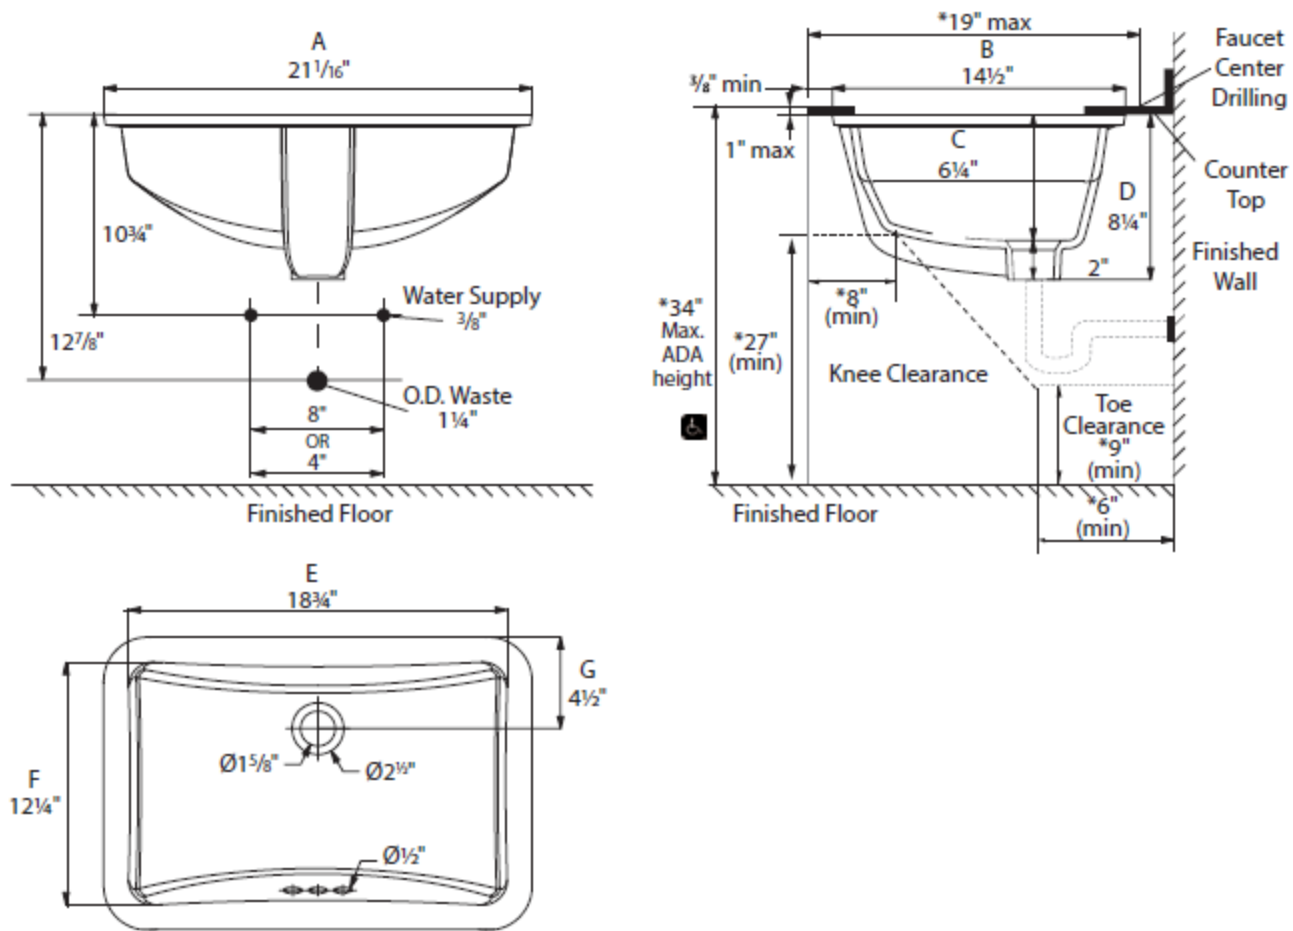

MAINLINE

Rectangle Undermount Lavatory

Product Specifications

Features

- Grade A Vitreous China
- 18" x 12" Rectangle
- Front Overflow
- Mounting Hardware and Clips Supplied
- Curved Bottom Design
- Available in White Only

Certifications

- IAPMO UPC
- ASME A112.19.2

MLS10422

All dimensions listed are nominal. Mainline® reserves the right to make product and material changes at any time without notice.

Contact your sales representative for more information or visit our website at mainlinecollection.com

Rectangle Undermount Lavatory

Product Specifications

To Submit	Bowl	Color	A	B	C	D	E	F	G
	MLS10422	White	21-1/16"	14-1/2"	6-1/4"	8-1/4"	18-3/4"	12-1/4"	4-1/2"

Contact your sales representative for more information or visit our website at mainlinecollection.com