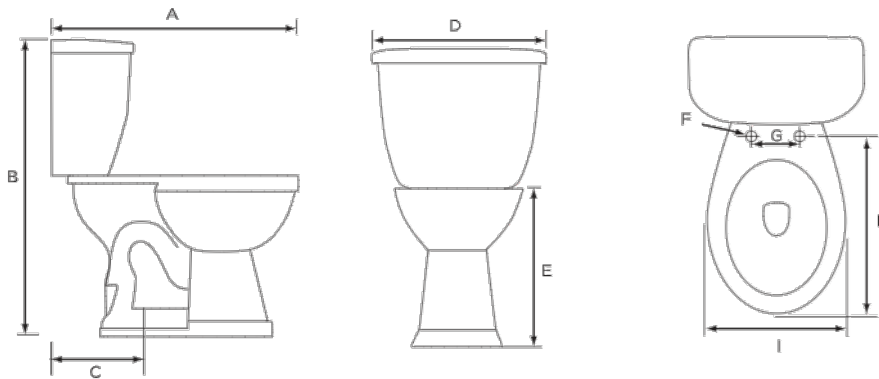

Certifications

- IAPMO cUPC
- US EPA WaterSense
- ASME A112.19.2
- ADAANSI A117.1

To Submit	Bowl	Tank	A	B	C	D	E	F	G	H	I
	MLS10008	MLS10421	29-1/3"	32-5/8"	12"	18"	17"	1/2"	5-1/2"	18-1/2"	14-1/2"

All dimensions listed are nominal. Mainline® reserves the right to make product and material changes at any time without notice.

Contact your sales representative for more information or visit our website at mainlinecollection.com