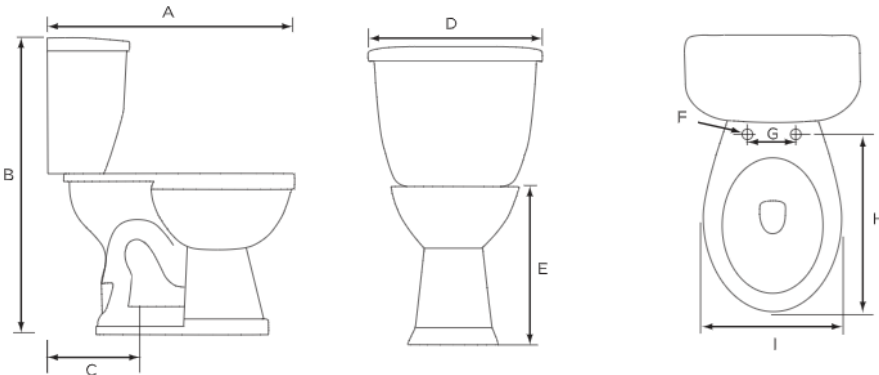

Ursa 1.28 Round, Two-Piece, Comfortable Height (ADA), 10" Toilet Combination, Left-Hand Flush

Product Specifications

Features

- Grade A Vitreous China
- ADA Compliant, 17" Height
- 2" Fully Glazed Trapway
- Siphon Jet Action Flushing
- 1.28 GPF High Efficiency Toilet
- 10" Rough-In
- Tank Equipped with Fluidmaster™ Trim
- Color Matched Tank Lever
- Available in White Only
- Mainline Toilet Seat Sold Separately

Certifications

- IAPMO cUPC
- ASME A112.19.2
- US EPA WaterSense
- ADA ANSI A117.1
- 1000g MaP Rating

MLS429-041

To Submit	Bowl	Tank	A	B	C	D	E	F	G	H	I
	MLS10041	MLS10429	26"	31-1/4"	10"	16-1/2"	17"	1/2"	5-1/2"	16-1/2"	14-5/8"