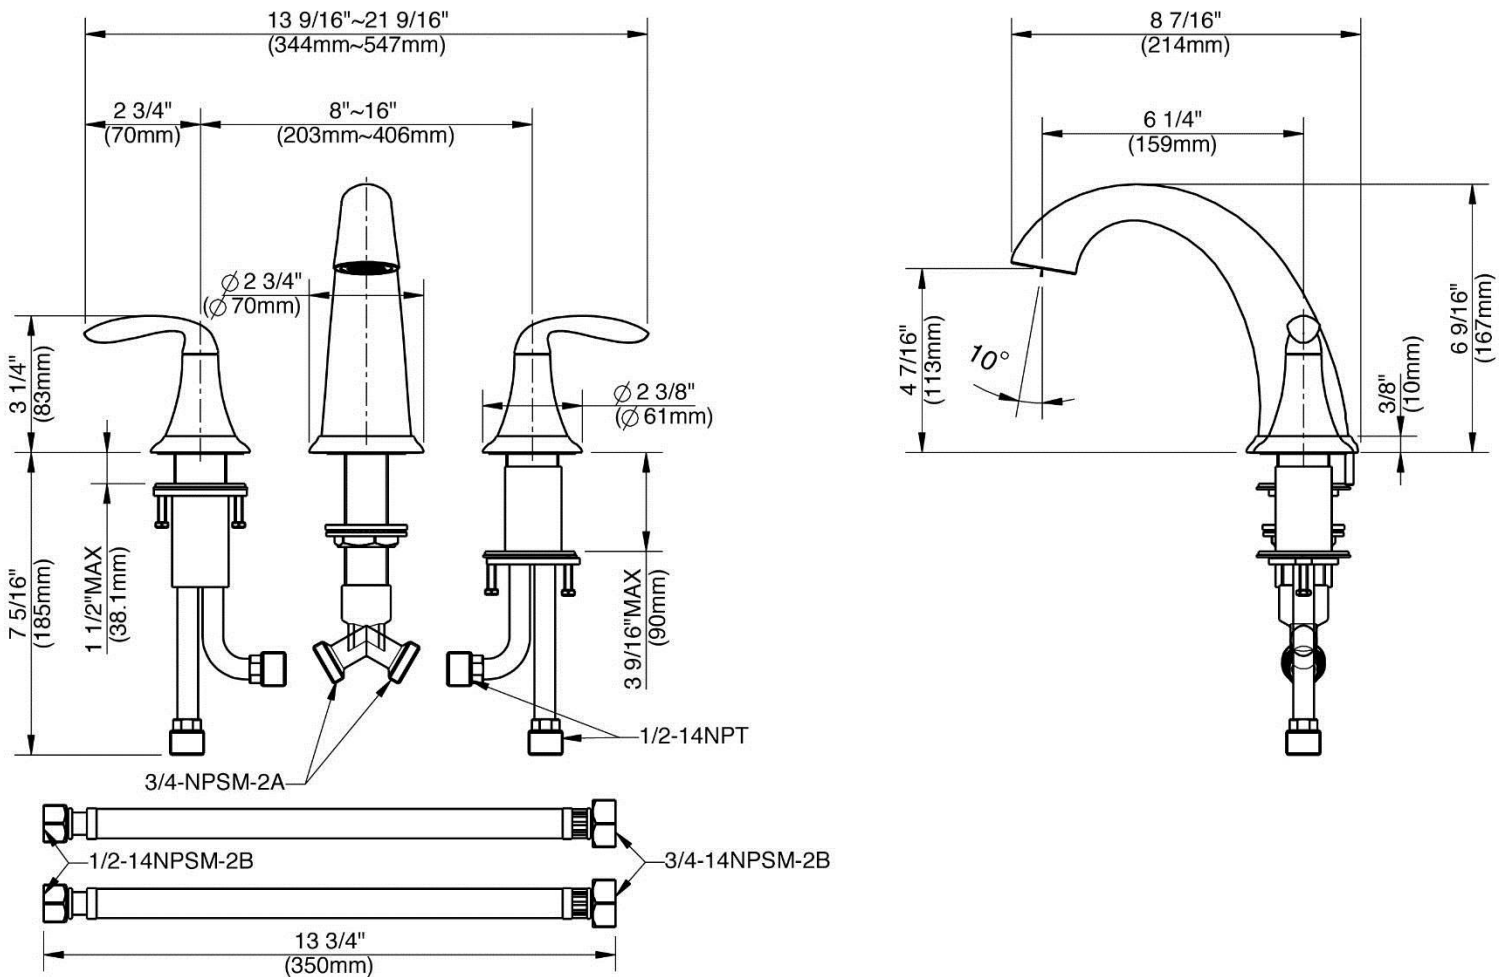

3 Hole Roman Tub Trim

Garniture de baignoire romaine à 3 orifices

Piezas exteriores para bañera tipo romana de 3 agujeros

Product Specifications

MAINLINE
Elite Series

Tremé

**TR341G-TCP
TR341G-TBN
TR341G-TORB**

Contact your sales representative for more information or visit our website at mainlinecollection.com

Revised 1/28/2019