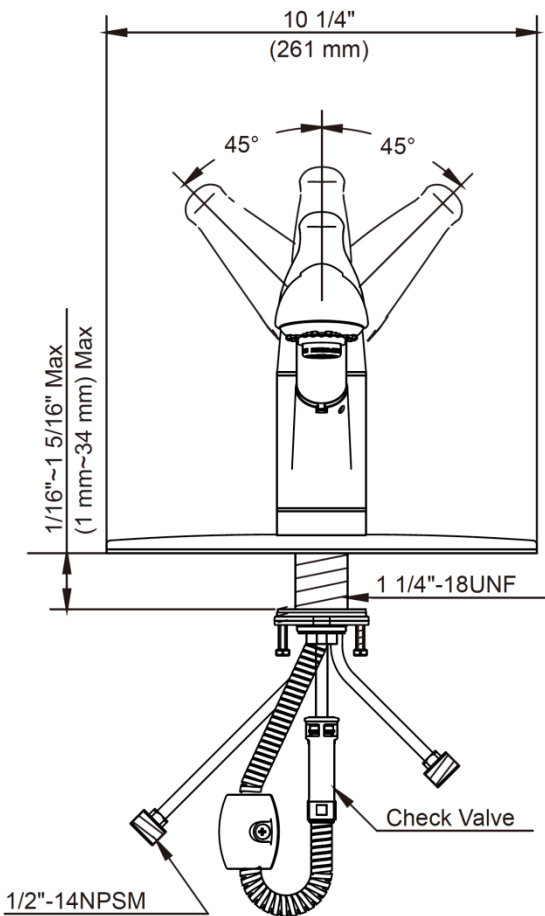

Contact your sales representative for more information or visit our website at mainlinecollection.com

Revised 9/2/2018