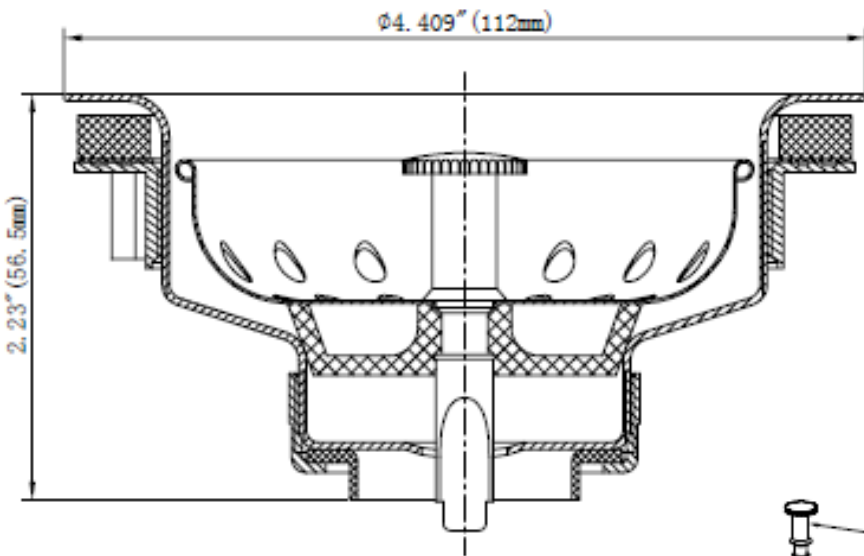

SPECIFICATIONS

- Stainless Steel Body
- Stainless Steel Basket
- Plastic Post With Chrome Finish
- Heave Duty Zinc Locknut
- Extra Thick Rubber Washer

ML11XD

No.	Part Name	Material
1	Stick Post	ABS
2	Basket	Stainless Steel
3	Stopper	Rubber
4	Body	Stainless Steel
5	Washer	Rubber
6	Friction Washer	Paper
7	Locknut	Zinc
8	Washer	PE
9	Tailpiece Nut	Zinc