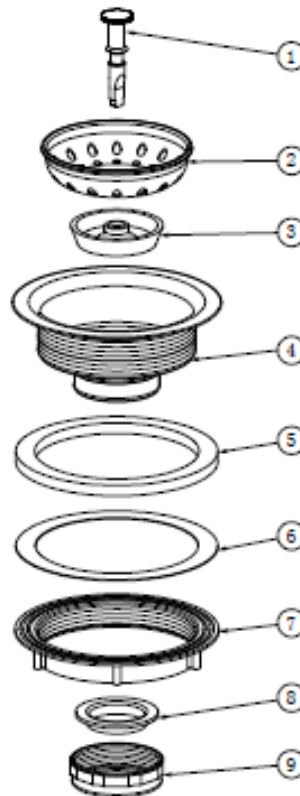

SPECIFICATIONS

- Stainless Steel Body
- Stainless Steel Basket
- Plastic Post With Chrome Finish
- Heave Duty Zinc Locknut
- Extra Thick Rubber Washer

ML11XD

No.	Part Name	Material
1	Stick Post	ABS
2	Basket	Stainless Steel
3	Stopper	Rubber
4	Body	Stainless Steel
5	Washer	Rubber
6	Friction Washer	Paper
7	Locknut	Zinc
8	Washer	PE
9	Tailpiece Nut	Zinc