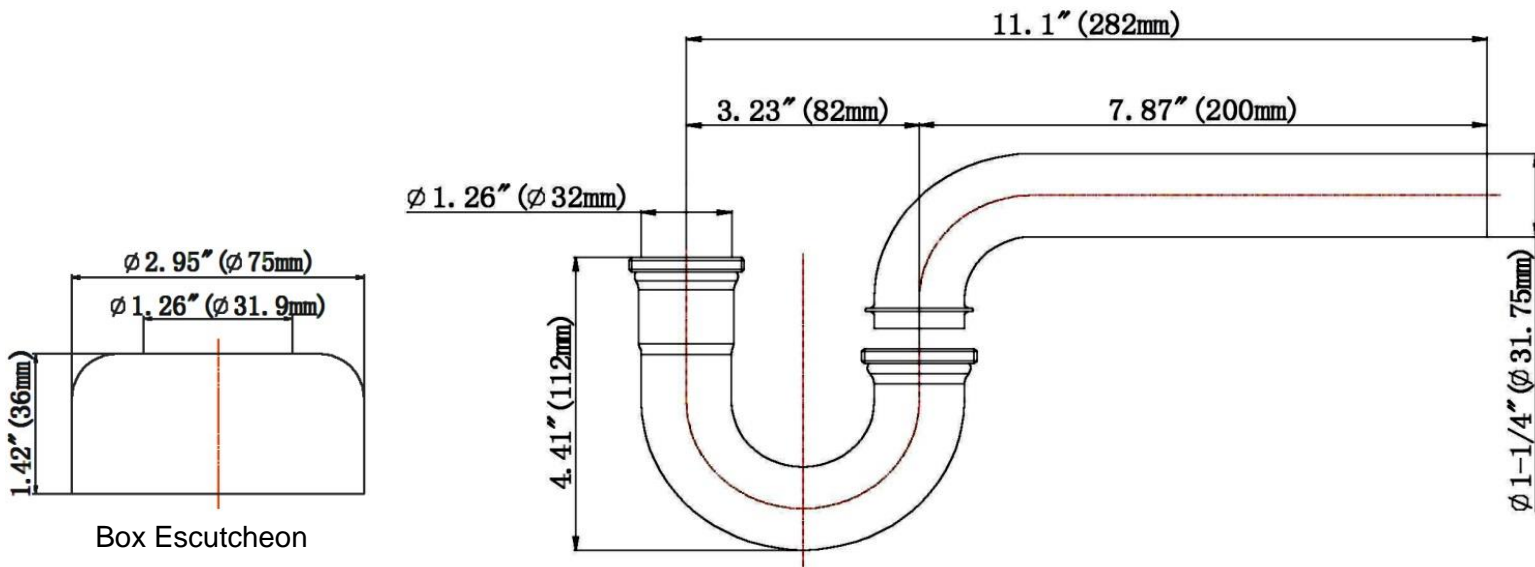

1-1/4" Tubular P-Trap less Cleanout

Product Specifications

FEATURES

- 7-7/8" 17 GA Brass Wall Tube
- Chrome Plated
- Brass Nut Kit
- Box Escutcheon

ML702BBO

APPLICABLE STANDARDS/CODES

Specified model meets or exceeds the following:

- ASME A112.18.1/CSA B125.1
- IAPMO/cUPC

Box Escutcheon

Part #	Part Description	Material
1	Slip Nut	Brass
2	Washer	Rubber
3	J-Bend	Brass
4	Wall Tube	Brass
5	Escutcheon	Plated Steel

Warranty

See warranty information for more details.