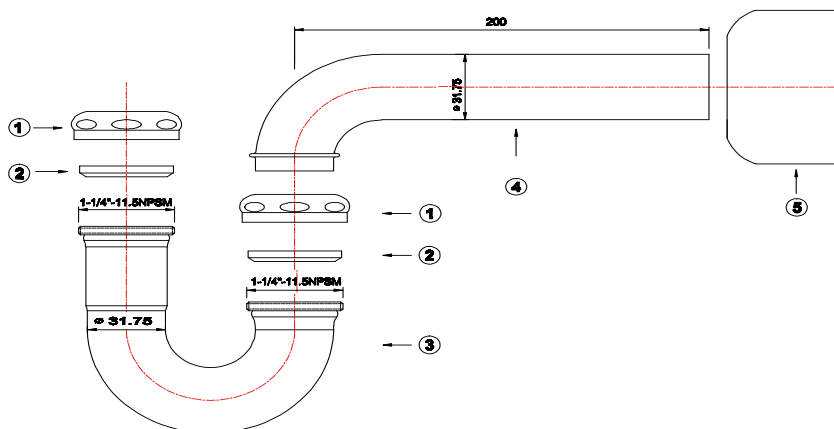

1-1/4" Tubular P-Trap less Cleanout

Product Specifications

FEATURES

- 7-7/8" 17 GA Brass Wall Tube
- Chrome Plated
- Brass Nut Kit
- Box Escutcheon

ML702BBO

APPLICABLE STANDARDS/CODES

Specified model meets or exceeds the following:

- ASME A112.18.1/CSA B125.1
- IAPMO/cUPC

Box Escutcheon

Part #	Part Description	Material
1	Slip Nut	Brass
2	Washer	Rubber
3	J-Bend	Brass
4	Wall Tube	Brass
5	Escutcheon	Plated Steel

Warranty

See warranty information for more details.