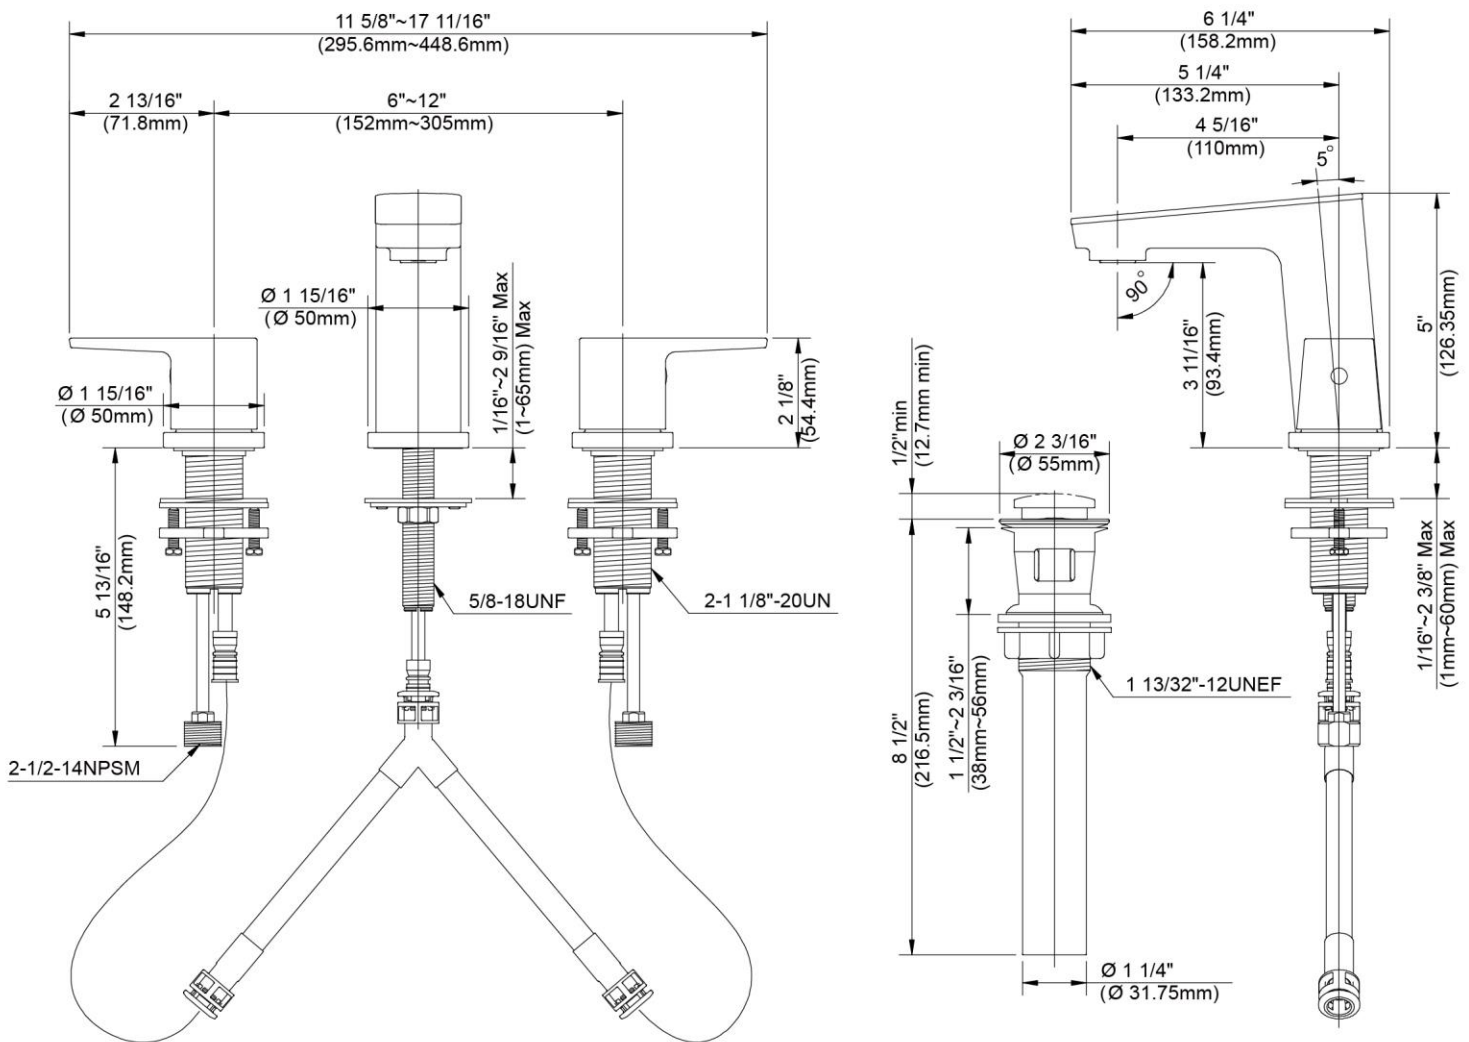

Contact your sales representative for more information or visit our website at mainlinecollection.com

Revised 7/9/2020