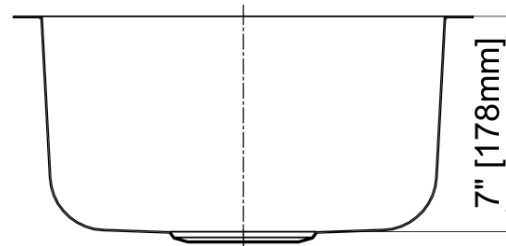

Single Bowl Kitchen Sink

Product Specifications

Features

- 18 Gauge
- Type 304 Stainless Steel
- Includes Mounting Clips
- Fully Undercoated
- Sound Absorption Pads
- Brushed Satin Finish

Overall Size: 15" x 12-5/8"

Bowl Depth: 7"

Minimum Cabinet Size: 18"

Drain Opening: 3-1/2"

Drain Placement: Center

USE SINK AS CUTOUT TEMPLATE

MLUS1513

Optional Accessories

- Bottom Basin Rack: MLUS1513BG
- Basket Strainer: MLL7, ML18, ML14, ML15
- Soap Dispenser: CSD, LCSD, LGLSD

For cutout measurement: Use sink in sink box.

All dimensions listed are nominal. Luxart® reserves the right to make product and material changes at any time without notice.

Contact your sales representative for more information or visit our website at mainlinecollection.com