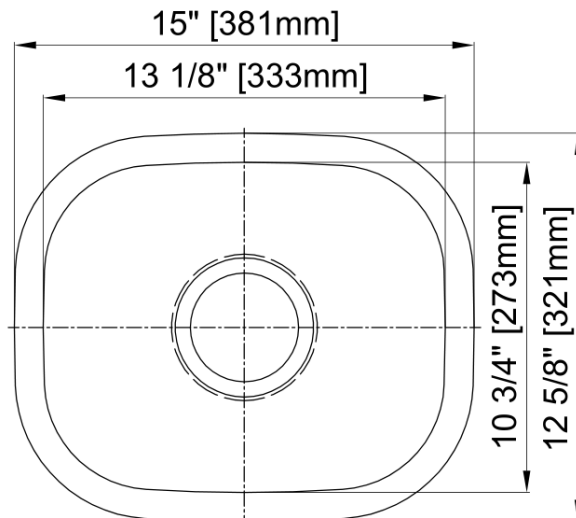

Single Bowl Kitchen Sink

Product Specifications

Features

- 18 Gauge
- Type 304 Stainless Steel
- Includes Mounting Clips
- Fully Undercoated
- Sound Absorption Pads
- Brushed Satin Finish

Overall Size: 15" x 12-5/8"

Bowl Depth: 7"

Minimum Cabinet Size: 18"

Drain Opening: 3-1/2"

Drain Placement: Center

USE SINK AS CUTOUT TEMPLATE

MLUS1513

Optional Accessories

- Bottom Basin Rack: MLUS1513BG
- Basket Strainer: MLL7, ML18, ML14, ML15
- Soap Dispenser: CSD, LCSD, LGLSD

For cutout measurement: Use sink in sink box.

All dimensions listed are nominal. Luxart® reserves the right to make product and material changes at any time without notice.

Contact your sales representative for more information or visit our website at mainlinecollection.com