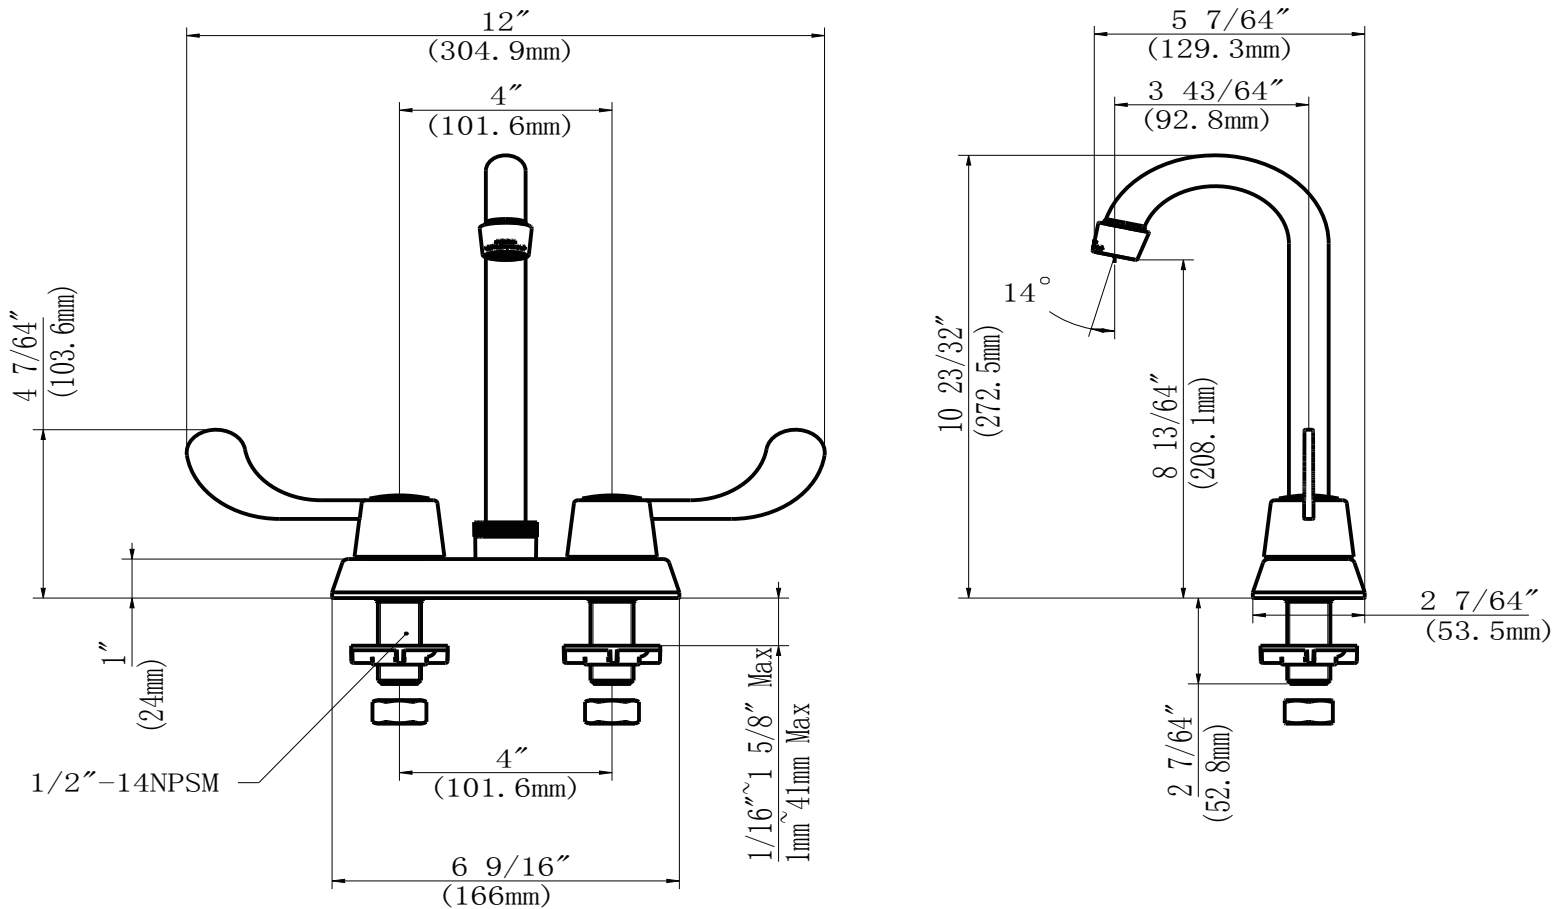

# Two Handle Bar Faucet

Robinet pour bar à deux manettes  
Grifo para bar con dos manijas

Product Specifications

*Chelmsford*<sup>TM</sup>  
CH625-CP

Contact your sales representative for more information or visit our website at [mainlinecollection.com](http://mainlinecollection.com)