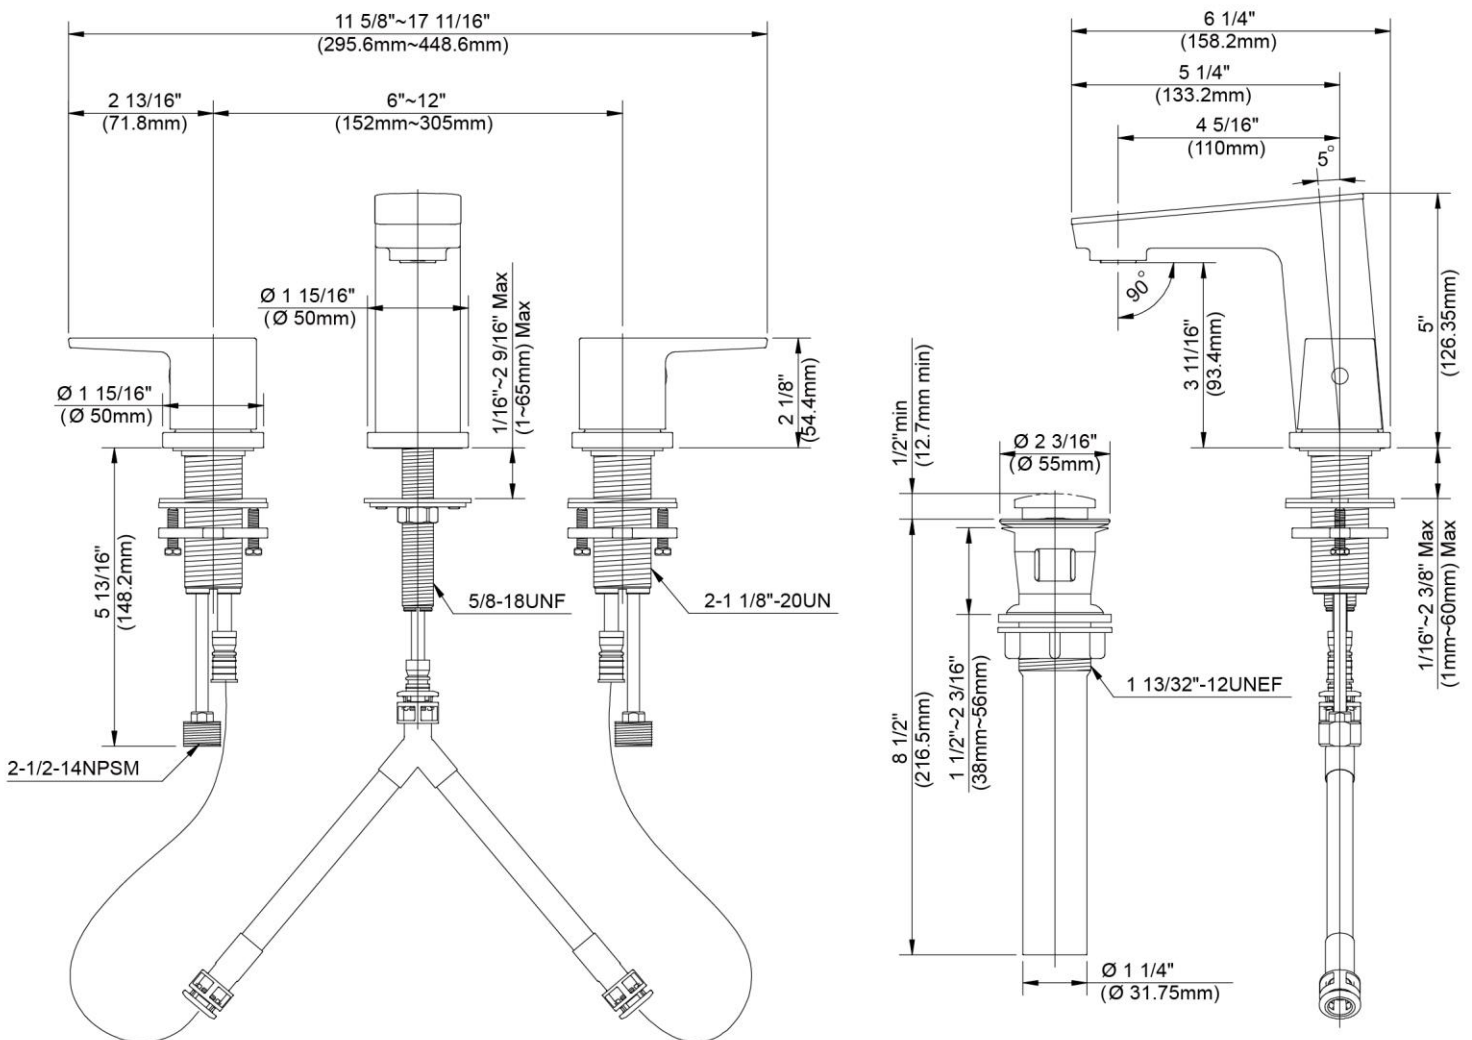

Contact your sales representative for more information or visit our website at mainlinecollection.com

Revised 8/3/2022