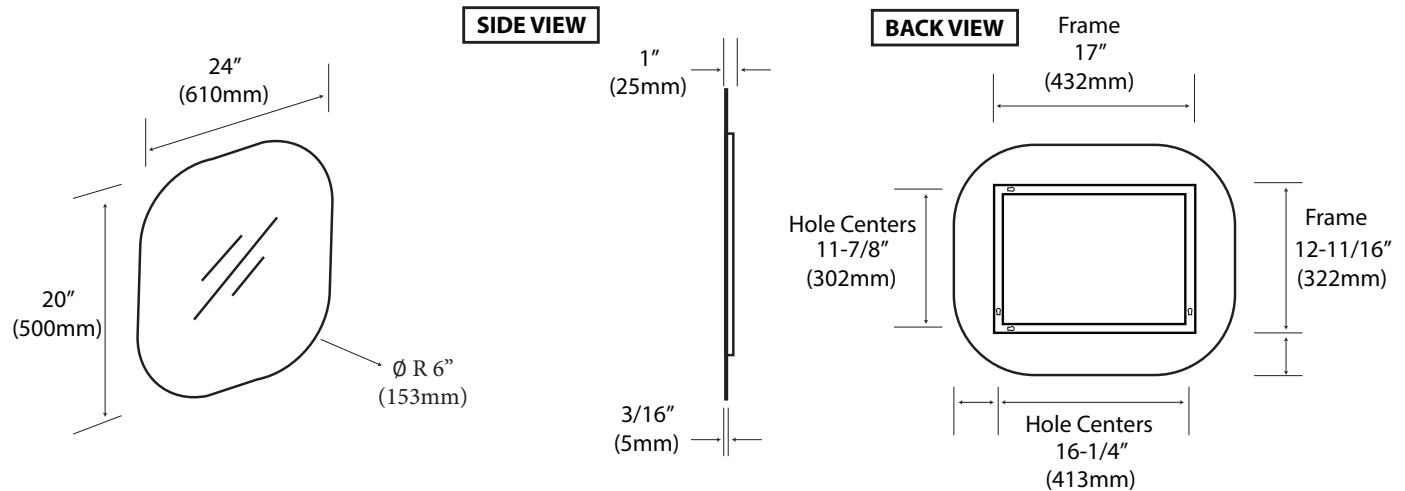

Euro Mirror Collection

Specification & Installation Guide

RL-PT2420-003-AL

Features

- Wall hung 20" x 24" frameless mirror.
- Designer "floating" look with 6" round corners.
- Dual installation: mirror can be hung in long or short direction.
- Size: 20"(500mm)H x 13/16"(20mm)D x 24"(610mm)W or 24"(610mm)H x 13/16"(20mm)D x 20"(508mm)W
- Recessed/hidden aluminum support frame.

Package dimension

27" x 23" x 3"

Gross weight

11 lbs / 5 kgs

RL-PT3020-003-AL

Features

- Wall hung 20" x 30" frameless mirror.
- Designer "floating" look with 6" round corners.
- Dual installation: mirror can be hung in long or short direction.
- Size: 20"(500mm)H x 13/16"(20mm)D x 30"(762mm)W or 30"(762mm)H x 13/16"(20mm)D x 20"(508mm)W
- Recessed/hidden aluminum support frame.

Euro Floating Mirror

Specification & Installation Guide

RL-PT3620-003-AL

Features

- Wall hung 20" x 36" frameless mirror.
- Designer "Floating" look with 6" round corners.
- Dual installation: mirror can be hung in long or short direction.
- Size: 20"(500mm)H x 13/16"(20mm)D x 36"(915mm)W or 36"(915mm)H x 13/16"(20mm)D x 20"(508mm)W
- Recessed/hidden aluminum support frame

Package dimension

39" x 23" x 3"

Gross weight

17 lbs / 7.73 kgs

RL-PT4820-003-AL

Features

- Wall hung 20" x 48" frameless mirror.
- Designer "Floating" look with 6" round corners.
- Dual installation: mirror can be hung in long or short direction.
- Size: 20"(500mm)H x 13/16"(20mm)D x 48"(1219mm)W or 48"(1219mm)H x 13/16"(20mm)D x 20"(508mm)W
- Recessed/hidden aluminum support frame.