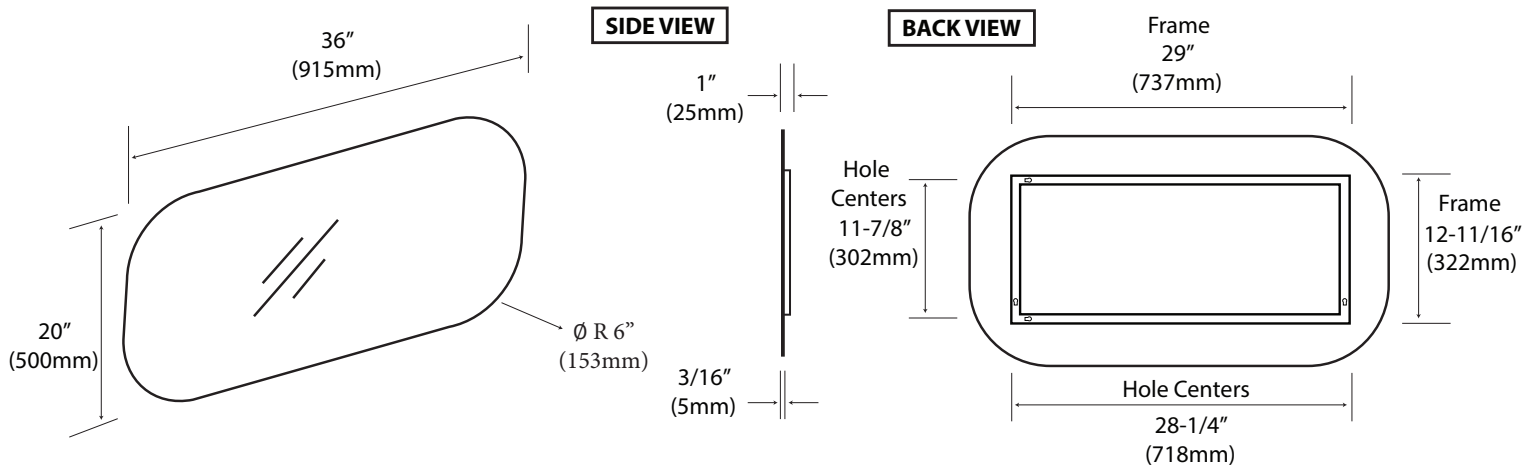

Euro Mirror Collection

Specification & Installation Guide

RL-PT2420-003-AL

Features

- Wall hung 20" x 24" frameless mirror.
- Designer "floating" look with 6" round corners.
- Dual installation: mirror can be hung in long or short direction.
- Size: 20"(500mm)H x 13/16"(20mm)D x 24"(610mm)W or 24"(610mm)H x 13/16"(20mm)D x 20"(508mm)W
- Recessed/hidden aluminum support frame.

Package dimension

27" x 23" x 3"

Gross weight

11 lbs / 5 kgs

RL-PT3020-003-AL

Features

- Wall hung 20" x 30" frameless mirror.
- Designer "floating" look with 6" round corners.
- Dual installation: mirror can be hung in long or short direction.
- Size: 20"(500mm)H x 13/16"(20mm)D x 30"(762mm)W or 30"(762mm)H x 13/16"(20mm)D x 20"(508mm)W
- Recessed/hidden aluminum support frame.

Euro Floating Mirror

Specification & Installation Guide

RL-PT3620-003-AL

Features

- Wall hung 20" x 36" frameless mirror.
- Designer "Floating" look with 6" round corners.
- Dual installation: mirror can be hung in long or short direction.
- Size: 20"(500mm)H x 13/16"(20mm)D x 36"(915mm)W or 36"(915mm)H x 13/16"(20mm)D x 20"(508mm)W
- Recessed/hidden aluminum support frame

Package dimension

39" x 23" x 3"

Gross weight

17 lbs / 7.73 kgs

RL-PT4820-003-AL

Features

- Wall hung 20" x 48" frameless mirror.
- Designer "Floating" look with 6" round corners.
- Dual installation: mirror can be hung in long or short direction.
- Size: 20"(500mm)H x 13/16"(20mm)D x 48"(1219mm)W or 48"(1219mm)H x 13/16"(20mm)D x 20"(508mm)W
- Recessed/hidden aluminum support frame.