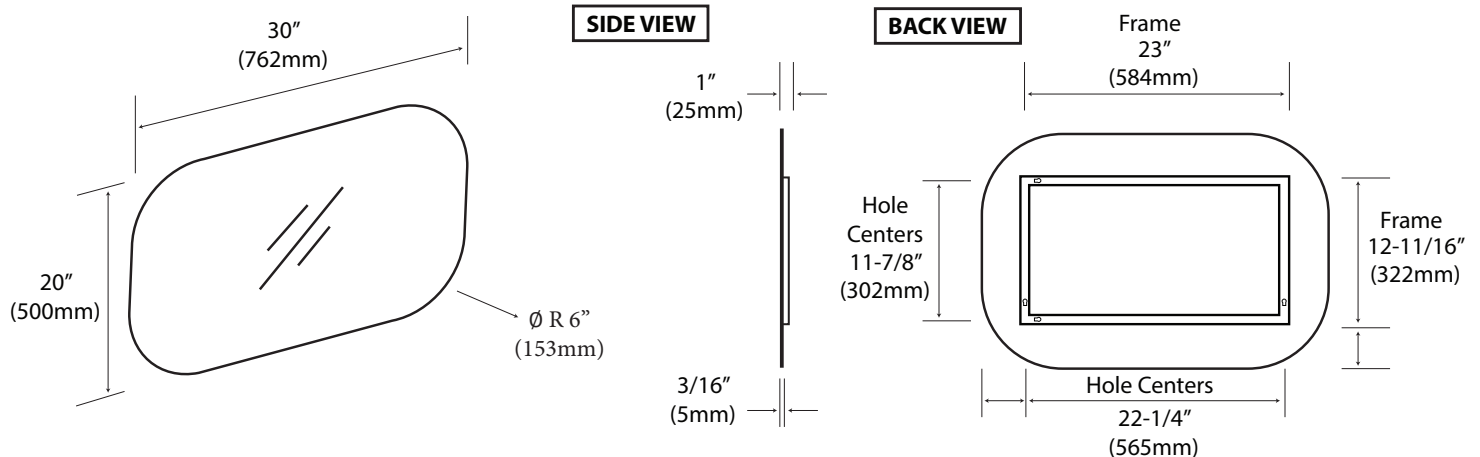

Gross weight

14.19 lbs / 6.45 kgs

For clarification, please contact Madeli Customer Care at (800)-819-6988 or (305)-718-8817 Ext. 1

All dimensions are approximate and subject to standard tolerance. Specifications subject to change without prior notice.