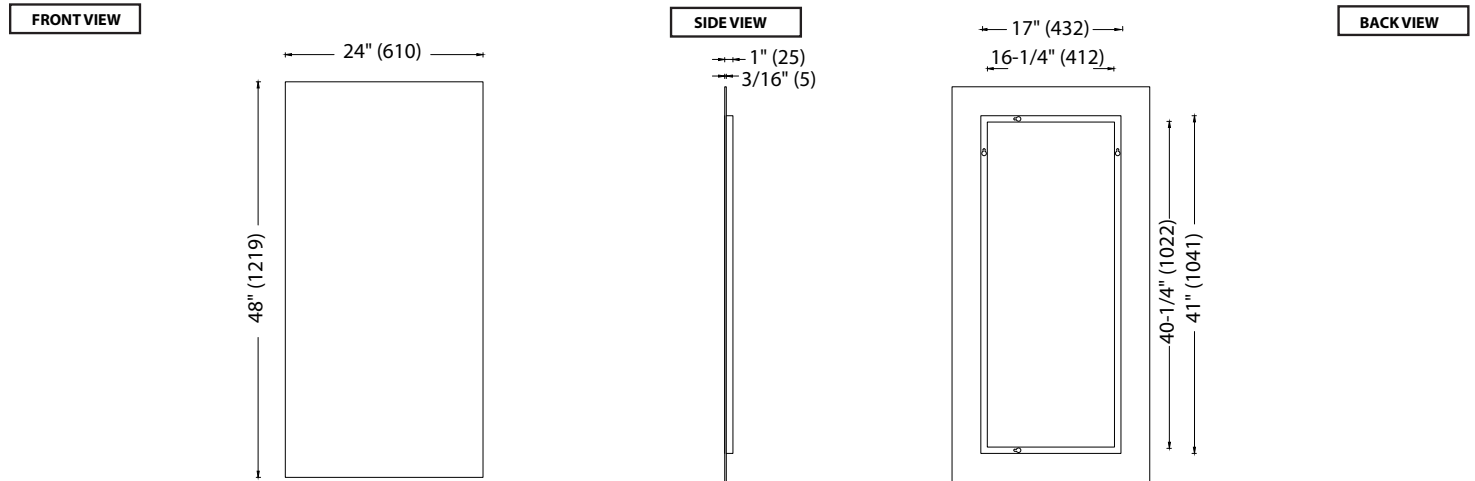

The Vetro Mirror Collection

Specification & Installation Guide

RL-VT2448-003-AL

Features

- Wall hung 24" x 48" frameless mirror
- Designer "floating" look - 3/4" off the wall
- Dual installation: mirror can be hung in long or short direction
- Size: 48"(1219 mm)H x 13/16"(20 mm)D x 24"(610 mm)W or 24"(610 mm)H x 13/16"(20 mm)D x 48"(1219 mm)W
- Frameless with aluminum base
- Copper free mirror and GreenShield™ protective backing

Package dimension

27" x 51" x 6"

Gross weight

21 lbs / 10 kgs

RL-VT3030-003-AL

Features

- Wall hung 30" x 30" frameless mirror.
- Designer "floating" look - 3/4" off the wall.
- Dual installation: mirror can be hung in long or short direction.
- Size: 30"(762mm)H x 13/16"(20mm)D x 30"(762mm)W
- Frameless with aluminum base
- Copper free mirror and GreenShield™ protective backing.

Package dimension

33" x 33" x 6"