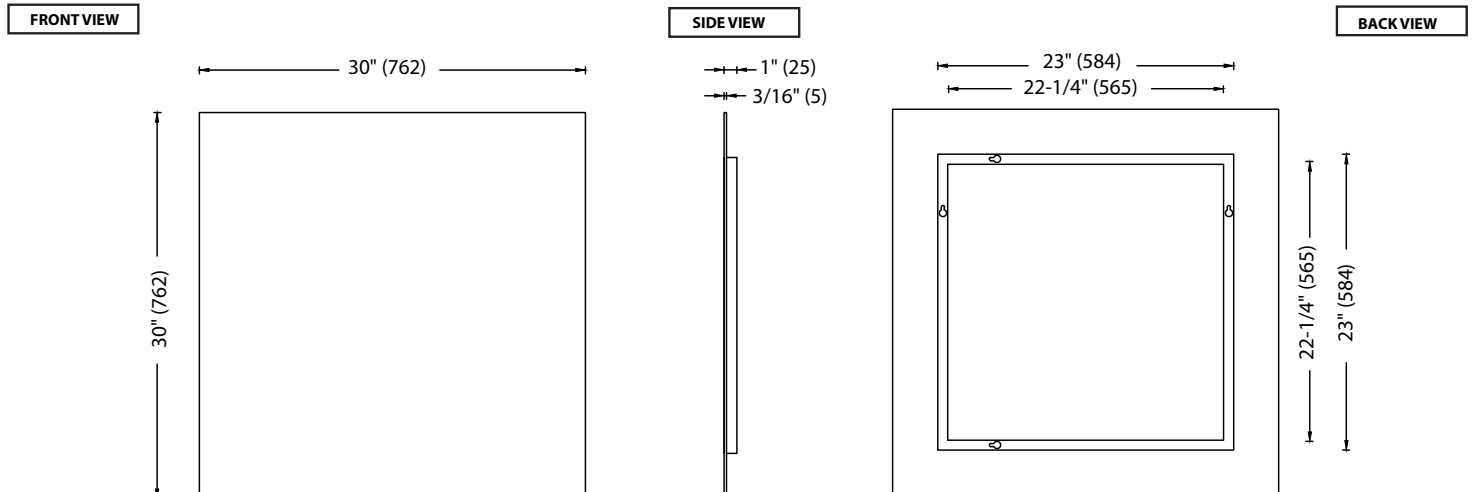

Gross weight

22 lbs / 10 kgs

For clarification, please contact Madeli Customer Care at (800)-819-6988 or (305)-718-8817 Ext. 1

All dimensions are approximate and subject to standard tolerance. Specifications subject to change without prior notice.