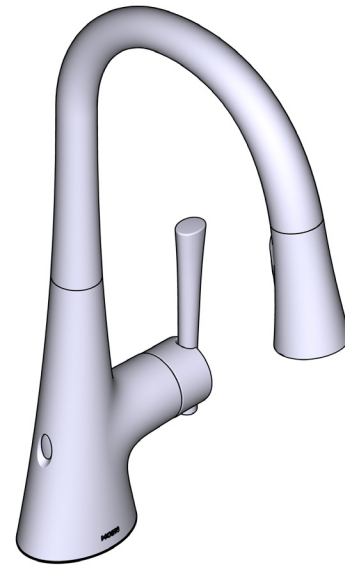

DESCRIPTION

- Metal Wand
- Versatile, hands-free convenience in the kitchen
- Optimized cleaning force with PowerClean™
- Allows users to control the faucet in 2 unique ways: Wave Sensor and familiar handle
- Powered by 6 AA batteries or optional AC adapter with power splitter
- High arc spout provides height and reach to fill or clean large pots while pull down wand provides the maneuverability for cleaning or rinsing
- Reflex™ pulldown system offers smooth operation, easy movement and secure docking
- Metal construction with various finishes identified by suffix
- Pulldown spray with 68" braided hose
- Flexible supply lines with 3/8" compression fittings
- Quick connect installation - Duralock™
- Faucet designed for handle to be mounted on right side

OPERATION

- Lever style handle
- Temperature controlled by 100° arc of handle travel
- Operates with less than 5 lbs. of force
- Operates in stream or spray mode in the docked or retracted position

FLOW

- Flow is limited to 1.5 gpm (5.7 L/min) at 60 psi

CARTRIDGE

- 1255™ Duralast™ cartridge for Single-Handle Faucets

STANDARDS

- Third party certified to ASME A112.18.1/CSA B125.1 and all applicable requirements referenced therein including NSF 61/9 & 372
- Meets CalGreen and Georgia SB370 requirements
- Complies with California Proposition 65 and with the Federal Safe Drinking Water Act
- The backflow protection system in the device consists of two independently operating check valves, a primary and a secondary which prevent backflow
- ADA for lever handle

Kurv™ MotionSense Wave™
Single-Handle High Arc Pulldown KitchenFaucet

MODELS: 9126EW SERIES

NOTE: THIS FAUCET IS DESIGNED TO BE INSTALLED THROUGH 1 OR 3 HOLES, 1-1/2" (38mm) MIN. DIA.

See page 2 for dimensions