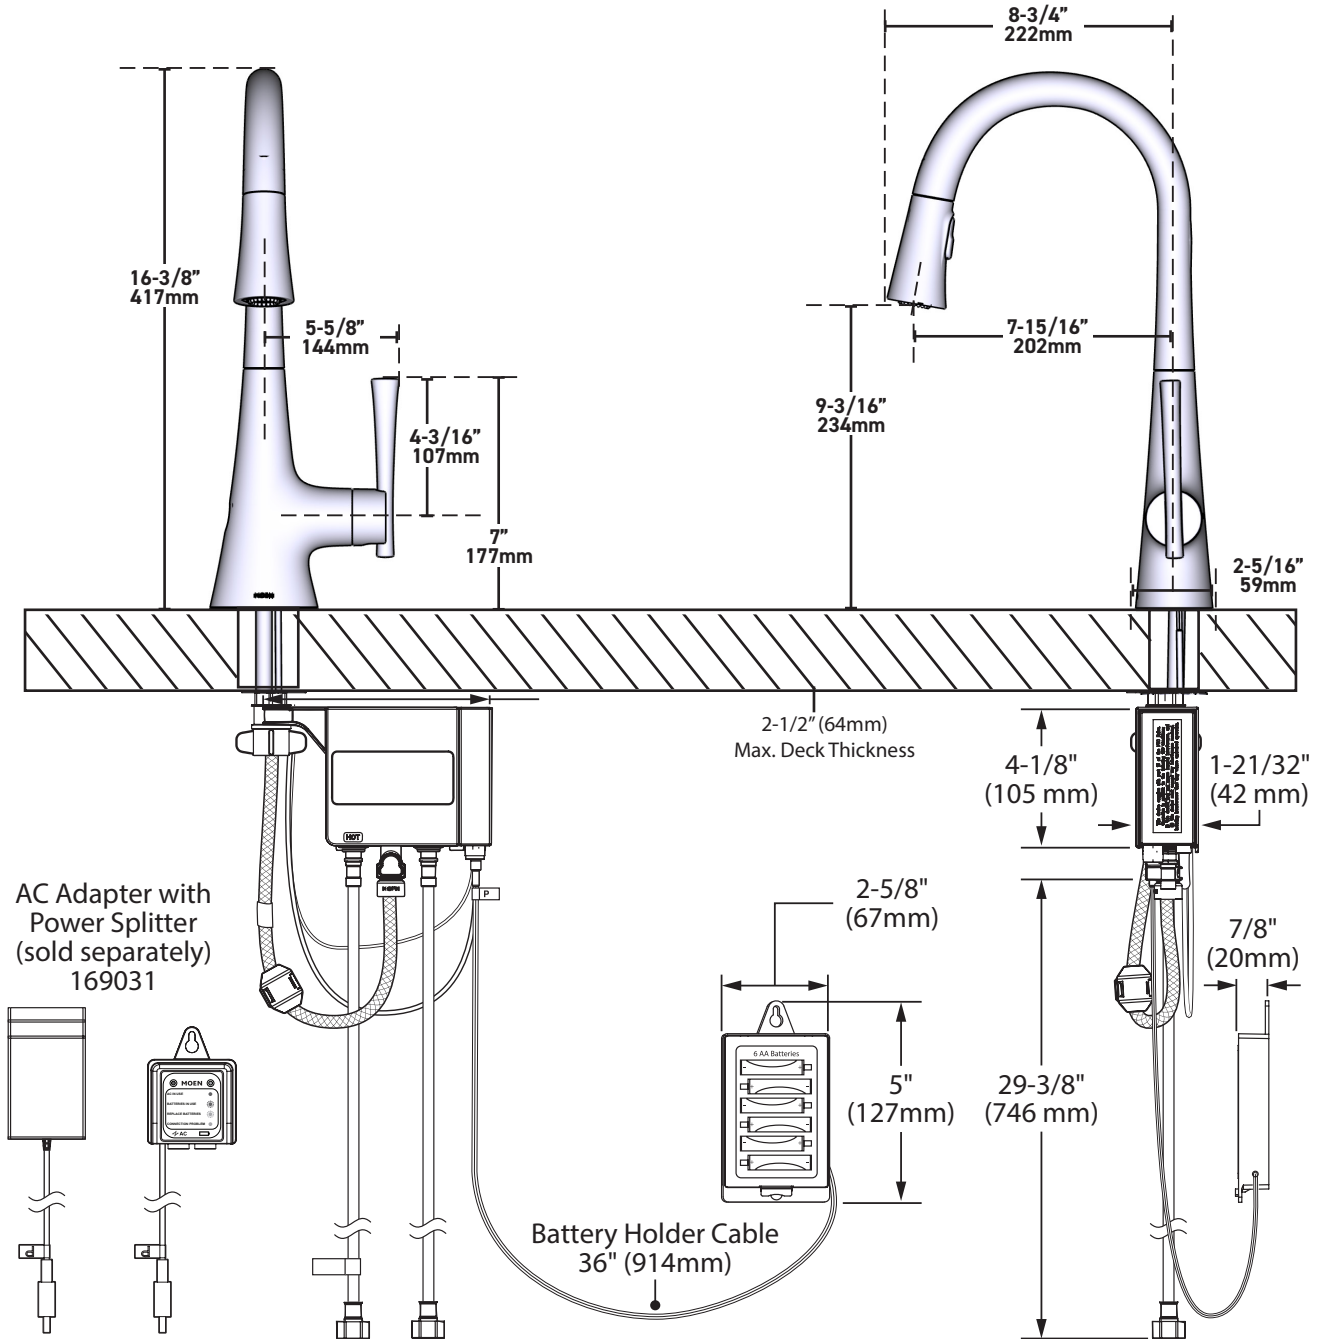

DESCRIPTION

- Metal Wand
- Versatile, hands-free convenience in the kitchen
- Optimized cleaning force with PowerClean™
- Allows users to control the faucet in 2 unique ways: Wave Sensor and familiar handle
- Powered by 6 AA batteries or optional AC adapter with power splitter
- High arc spout provides height and reach to fill or clean large pots while pull down wand provides the maneuverability for cleaning or rinsing
- Reflex™ pulldown system offers smooth operation, easy movement and secure docking
- Metal construction with various finishes identified by suffix
- Pulldown spray with 68" braided hose
- Flexible supply lines with 3/8" compression fittings
- Quick connect installation - Duralock™
- Faucet designed for handle to be mounted on right side

- Flow is limited to 1.5 gpm (5.7 L/min) at 60 psi

CARTRIDGE

- 1255™ Duralast™ cartridge for Single-Handle Faucets

STANDARDS

- Third party certified to ASME A112.18.1/CSA B125.1 and all applicable requirements referenced therein including NSF 61/9 & 372
- Meets CalGreen and Georgia SB370 requirements
- Complies with California Proposition 65 and with the Federal Safe Drinking Water Act
- The backflow protection system in the device consists of two independently operating check valves, a primary and a secondary which prevent backflow
- ADA for lever handle

Kurv™ MotionSense Wave™
Single-Handle High Arc Pulldown KitchenFaucet

MODELS: 9126EW SERIES

NOTE: THIS FAUCET IS DESIGNED TO BE INSTALLED THROUGH 1 OR 3 HOLES, 1-1/2" (38mm) MIN. DIA.

See page 2 for dimensions

CRITICAL DIMENSIONS DO NOT SCALE

CRITICAL DIMENSIONS DO NOT SCALE