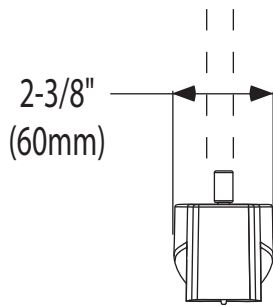

CRITICAL DIMENSIONS

(DO NOT SCALE)