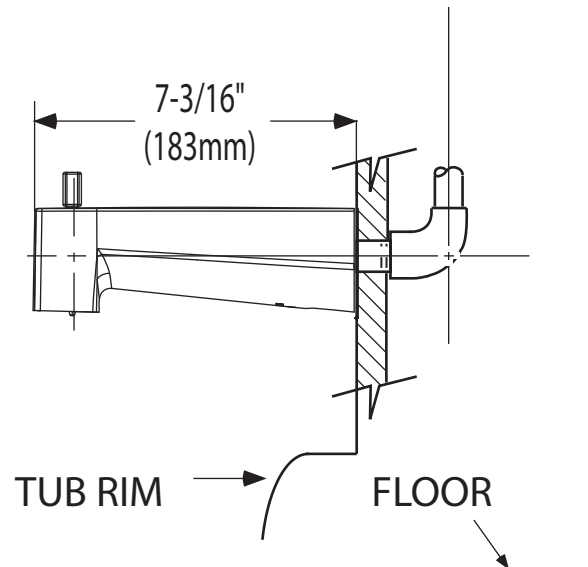

CRITICAL DIMENSIONS

(DO NOT SCALE)