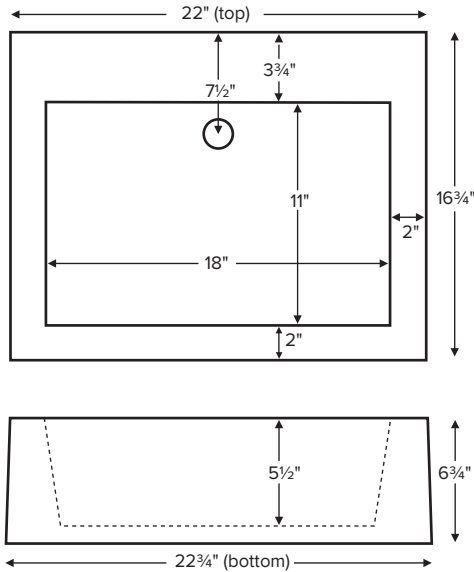

Metro 1

MODEL MTCS-700D
22" x 16.75" x 6.75"
WALL-MOUNTED
SculptureStone®
39 lbs / 18 kg

1" x 12" carrier arms (CAWM2) recommended for installation

ORDERING AND INSTALLATION

- Single-bowl design; 1.5" drain opening.
- Sink comes without an overflow. Check local codes. Optional integrated overflow is available.
- Wall-mount sinks have an open back to accommodate carrier arms for installation. Mounting hardware is not included. See installation manual for more details.
- One-piece construction using Engineered SculptureStone® (ESS) material.
- This material is non-porous, stain-, mold- and mildew-resistant.
- Approximately 70% of the material is organic, including minerals mined from the earth, making it "Green".
- Five-Year Limited Residential Warranty.

• Before discarding packaging, check for accessories that may be inside.
 • All product measurements are ±1/2".
 • Specifications and configurations are subject to change without notice.
 • Measurements herein supersede all others published prior to publication date below.