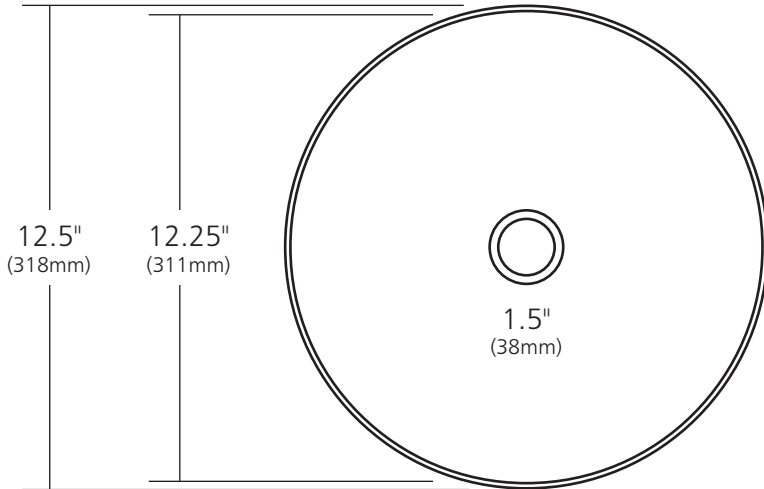

SPECIFICATIONS

**MAESTRO PETIT**

Maestro Collection

CPS266- Antique  
 CPS366- Tempered  
 CPS566- Brushed Nickel

**PRODUCT DETAILS**

- 12.5" x 5.75" OD (318mm x 146mm)
- 12.25" x 5.5" ID (311mm x 140mm)
- Hand hammered 15 gauge recycled copper
- 1.5" (38mm) drain opening
- Dimensions are not exact and may vary  $\pm 1/2"$  (13mm)

**STANDARDS COMPLIANCE**

- UPC/cUPC compliant

**IMPORTANT**

Due to the handcrafted nature of this product, it will vary in finish, texture, hammering, and other details. Dimensions may vary up to 1/2" (13mm). We strongly recommend waiting for the actual product before making any installation cuts.