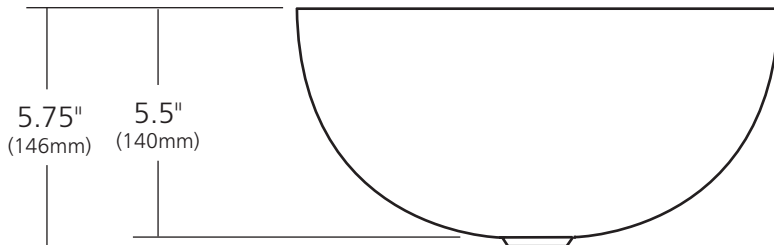

SPECIFICATIONS

**MAESTRO PETIT**

Maestro Collection

CPS266- Antique  
 CPS366- Tempered  
 CPS566- Brushed Nickel

**PRODUCT DETAILS**

- 12.5" x 5.75" OD (318mm x 146mm)
- 12.25" x 5.5" ID (311mm x 140mm)
- Hand hammered 15 gauge recycled copper
- 1.5" (38mm) drain opening
- Dimensions are not exact and may vary  $\pm 1/2"$  (13mm)

**STANDARDS COMPLIANCE**

- UPC/cUPC compliant

**IMPORTANT**

Due to the handcrafted nature of this product, it will vary in finish, texture, hammering, and other details. Dimensions may vary up to 1/2" (13mm). We strongly recommend waiting for the actual product before making any installation cuts.