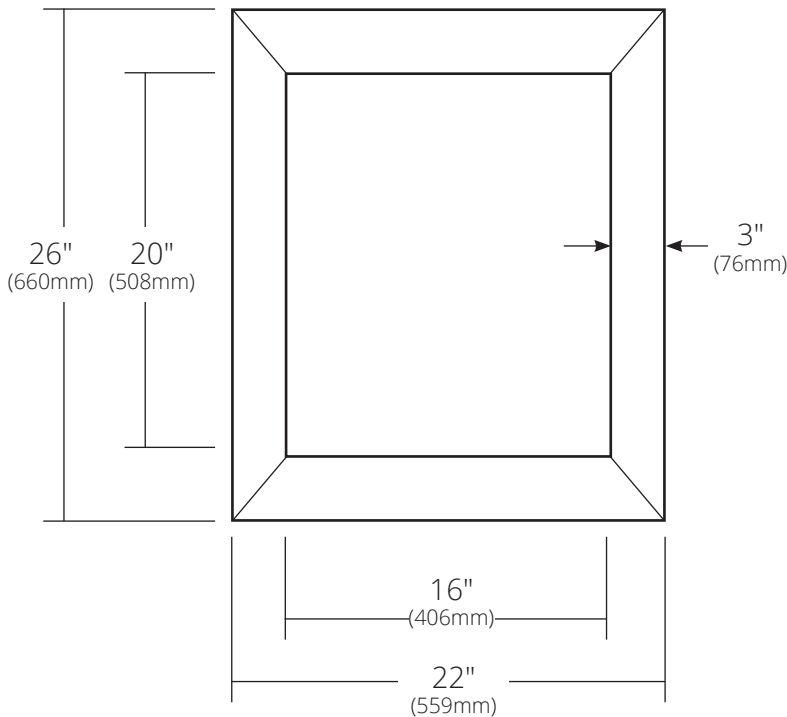

*SPECIFICATIONS*

**PORTOLA SMALL MIRROR**

*NativeStone® Collection*

- NSMR2622-A Ash
- NSMR2622-C Charcoal
- NSMR2622-E Earth
- NSMR2622-P Pearl
- NSMR2622-S Slate

**PRODUCT DETAILS**

- 22" x 26" x 1.75" (559mm x 660mm x 44mm)
- Tapered frame
- Handcrafted from sustainable NativeStone
- Sealed with NativeStone Shield™

**INSTALLATION**

- Vertical or Horizontal
- Mounting mechanism included (*wire*)

**IMPORTANT**

Do NOT use tape or other adhesives on NativeStone as it may remove the sealer.

Due to the handcrafted nature of this product, it will vary in finish, texture, and other details. Dimensions may vary up to ¼" (6mm). We strongly recommend waiting for the actual product before making any installation cuts.