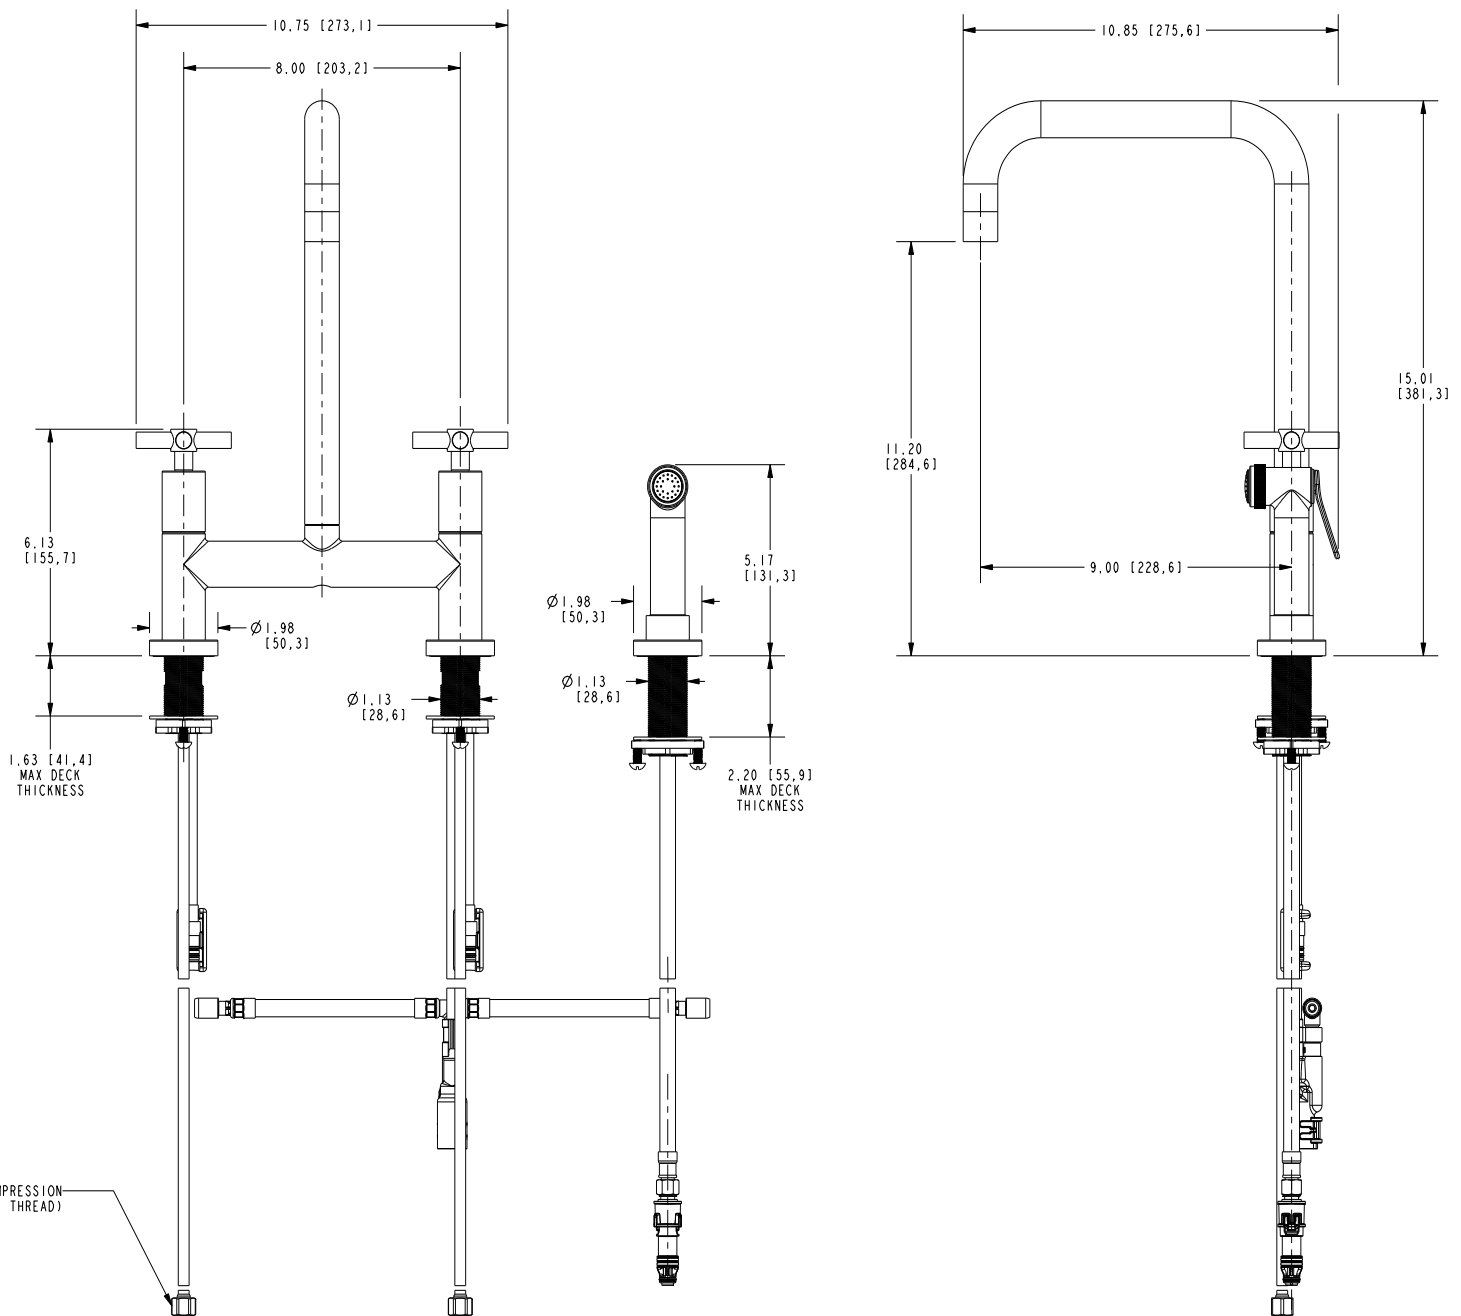

EAST SQUARE

Features

- Solid brass construction
- Bridge-style brass valve bodies
- Quarter-turn washerless ceramic disc valve cartridges
- Swivel spout assembly
- Solid brass pull-out sidespray assembly
- 11.20" (21.2 cm) spout height at outlet
- 9.00" (22.8 cm) spout reach (c-c)
- For 8.00" (20.3 cm) centers
- ADA Complaint (Handles Only)
- 1.8 GPM (6.8 LPM) Max

Product Specification Add "Color / Finish" suffix to Model number, below.

The Bridge Style Kitchen Faucet shall be made of solid brass construction. Faucet shall incorporate a swivel spout assembly with integral side-spray diverter assembly and feature bridge-style brass valve bodies with quarter-turn washerless ceramic disc valve cartridges. Faucet shall have a 1.8 gallons (6.8 liters) per minute maximum flow rate. Product shall be for 8.00" (20.3 cm) centers. Product shall incorporate a 11.20" (28.5 cm) spout height at outlet and a 9.00" (22.8 cm) spout reach (c-c). Faucet shall incorporate traditional cross handles. Bridge-Style Kitchen Faucet with Sidespray shall be Newport Brass Model 1400-5412/____.

1400-5412

PRODUCT DIMENSIONS *(Units are in inches)*

Product Dimensions are provided for reference only. For specific product installation guidelines, please reference the Installation Instructions of the product being installed.

East Square Bridge Style Kitchen Faucet 1400-5412