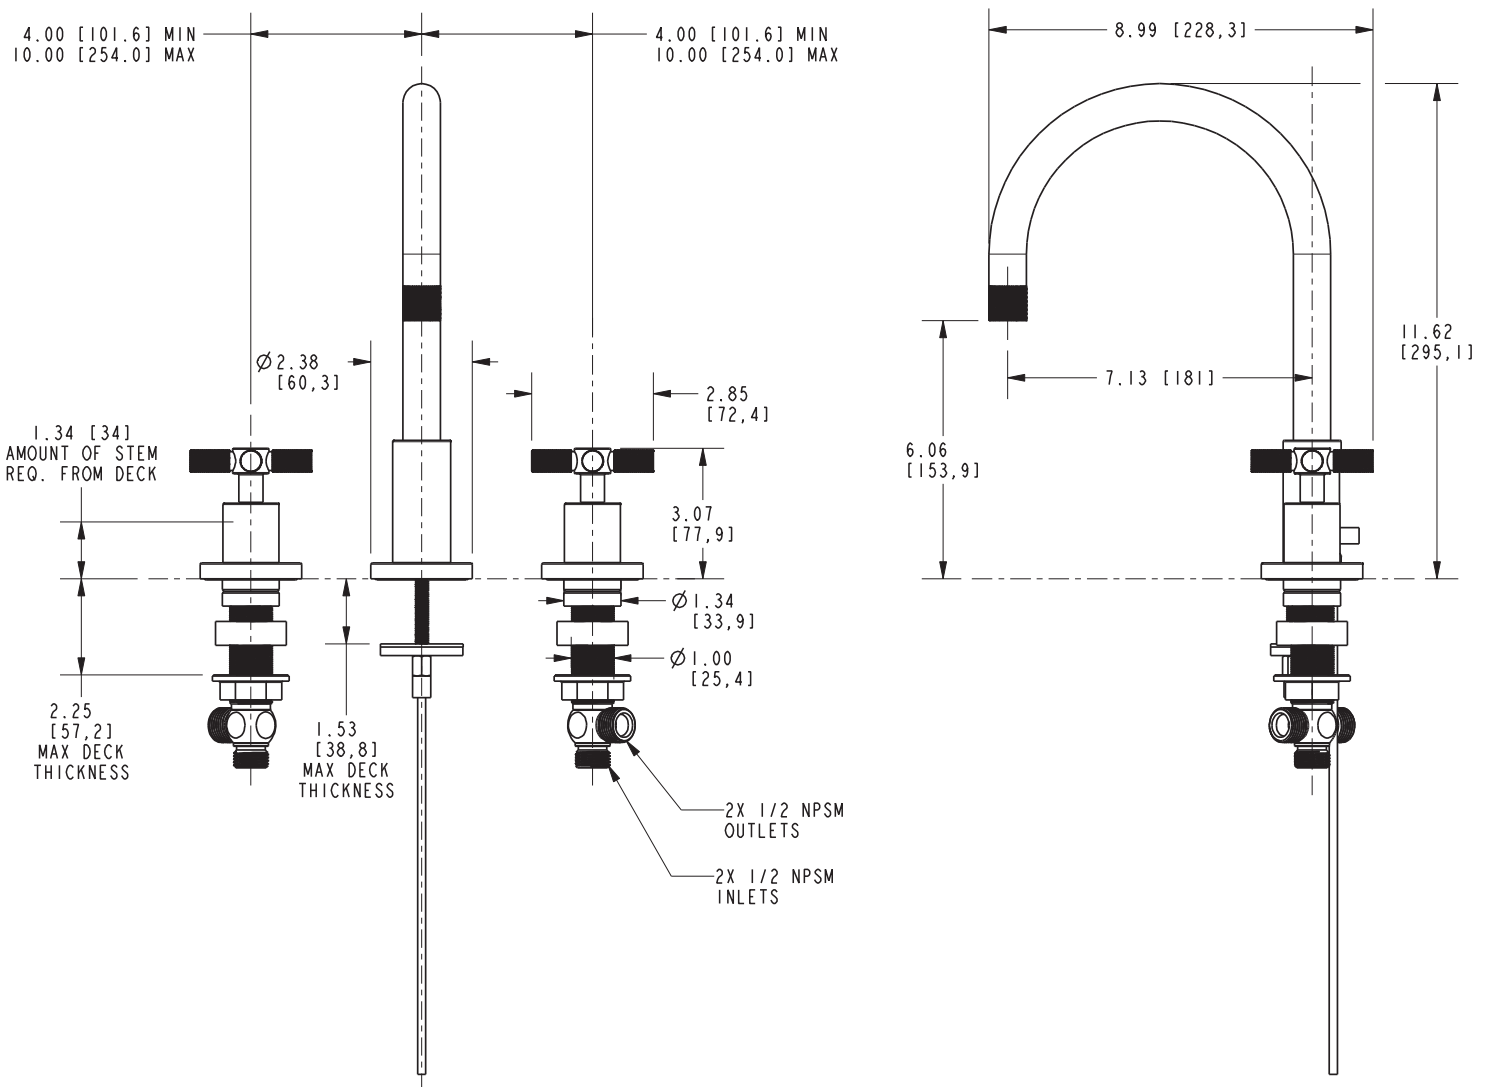

**Features**

- Solid brass construction
- Brass valve bodies
- Quarter-turn washerless ceramic disc valve cartridges
- Spout assembly with integral supply hoses
- Pop-up drain with tailpiece
- 6.06" (15.4 cm) spout height at outlet
- 7.13" (18.1 cm) spout reach (c-c)
- For 8" (20.3 cm) centers - Maximum 20" (50.8 cm)
- ADA Compliant
- 1.2 GPM (4.5 LPM) Max

**Product Specification** Add "Color / Finish" suffix to Model number, below.

The two-handle Widespread Lavatory Faucet shall be made of solid brass construction. Faucet shall incorporate a spout assembly with integral supply hoses and feature brass valve bodies with quarter-turn washerless ceramic disc valve cartridges. Faucet shall have a 1.2 gallon (4.5 liter) per minute maximum flow rate. Product shall be for 8" (20.3 cm) centers - Maximum 20" (50.8 cm). Product shall incorporate a 6.06" (15.4 cm) spout height at outlet and a 7.13" (18.1 cm) spout reach (c-c). Faucet shall include a pop-up drain with tailpiece and incorporate ADA compliant contemporary cross handles. Widespread Lavatory Faucet shall be Newport Brass Model 3300/\_\_\_\_.

## PRODUCT DIMENSIONS *(Units are in inches)*

Product Dimensions are provided for reference only. For specific product installation guidelines, please reference the Installation Instructions of the product being installed.