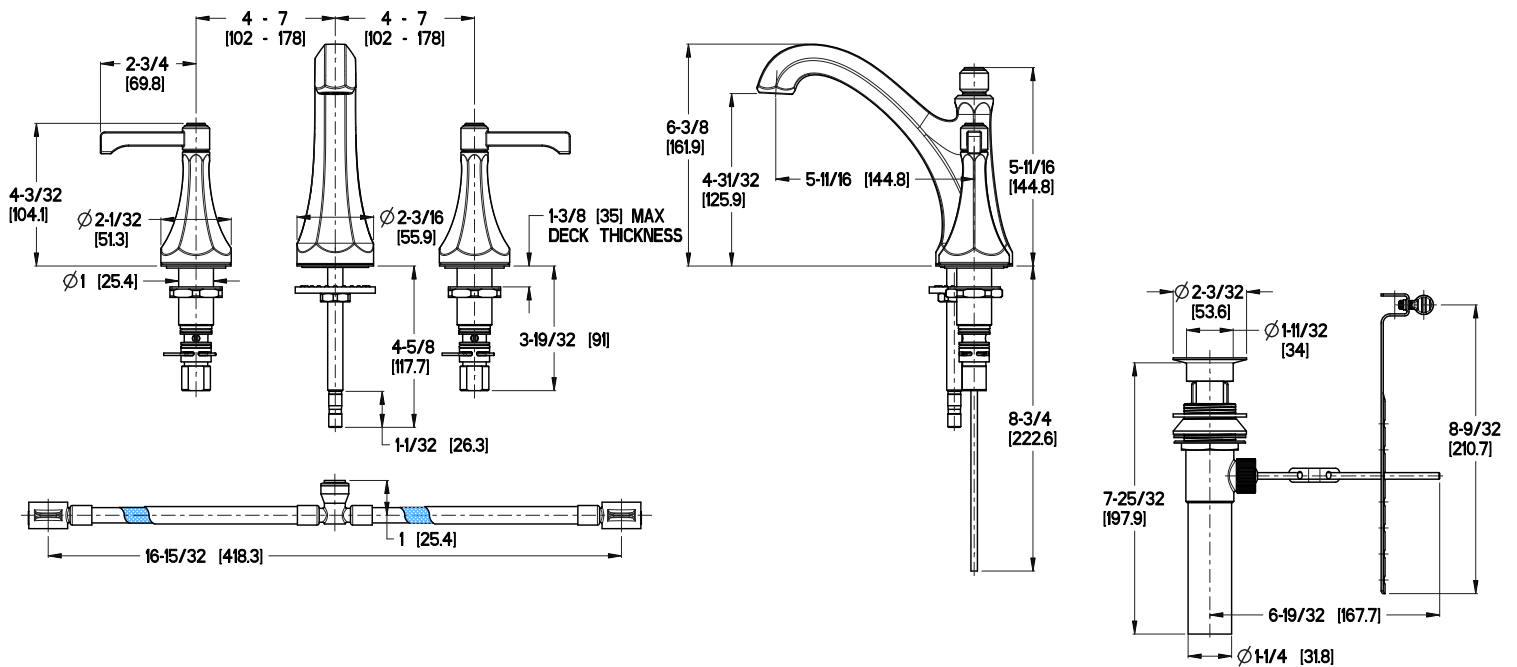

### 8"-15" Widespread Lavatory Faucet

- LG49-DEOC Finish(C)
- LG49-DEOD Finish(D)
- LG49-DEOK Finish(K)
- LG49-DEOY Finish(Y)

## Specifications

- Lever Handles
- 3-Hole Installation

### Features

- 1.2 GPM Flow Rate
- Metal Lever Handles
- Metal Pop-Up Drain
- Includes Mounting Hardware
- Pforever Seal Ceramic Disc Valves
- Pforever Warranty®

## Dimensions

Metal Pop-Up Drain

Ø1-1/4 Min to Ø1-1/2 Max. Deck Hole Openings