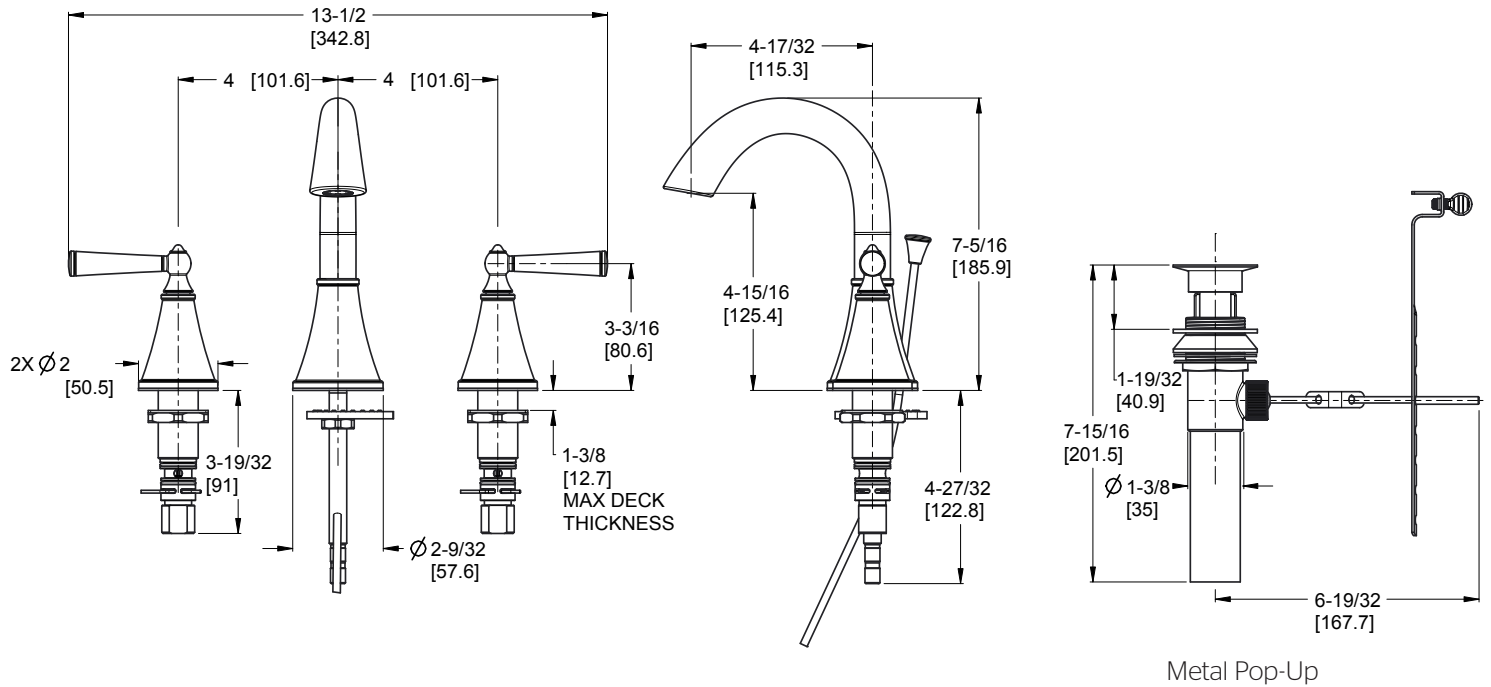

Saxton™ 8"-15" Widespread Lavatory Faucet

- LG49-GLOC Finish(C)
- LG49-GLOK Finish(K)
- LG49-GLOY Finish(Y)

Specifications

- All Metal Construction

Features

- 1.2 GPM Flow Rate
- All Metal Construction
- Fixed Hubs
- Metal Pop-Up
- Mounting Hardware Included
- Pforever Seal Ceramic Disc Valves
- Pforever Warranty®

Code Compliance

Pfister products are designed and manufactured in compliance with the following standards and codes:

- IAPMO Certified
- CSA B125 Certified
- ASME A112.18.1
- NSF 61/9 Annex G (Low lead)
- Cal Green Compliant
- CEC Compliant
- ADA Compliant-ANSI A117.1 (Lever handles only)
- EPA WaterSense Certification 1.2 gpm, 4.5L/Min

Dimensions

Ø1-1/4 Min to Ø1-1/2 Max. Deck Hole Openings