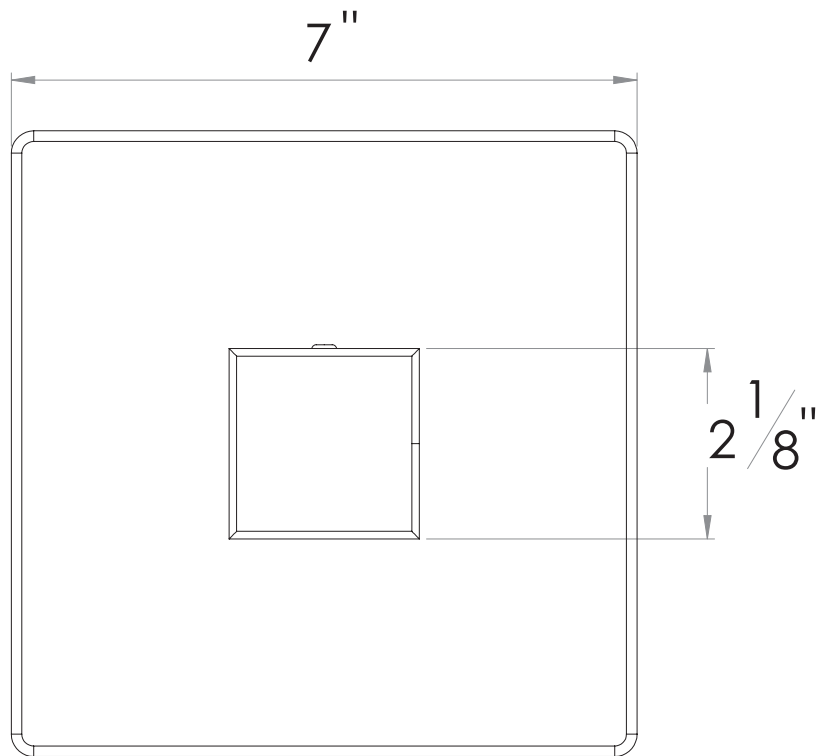

## PRODUCT SPECIFICATION SHEET

**ITEM # 7093MC-TM**  
**TRIM**  
**3/4" Thermostatic control**

- "MC" style handle
- Includes trim plate and handle
- Requires separate volume control
- VALVE NOT INCLUDED
- USE TH-5034 VALVE

The measurements shown are for reference only. Products and specifications shown are subject to change without notice.

[www.santecfaucet.com](http://www.santecfaucet.com) | P: 310.542.0063 F: 310.542.5681