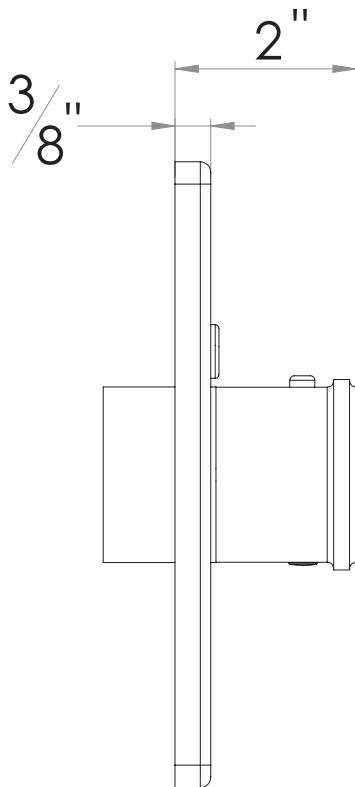

## PRODUCT SPECIFICATION SHEET

**ITEM # 7093MC-TM**  
**TRIM**  
**3/4" Thermostatic control**

- "MC" style handle
- Includes trim plate and handle
- Requires separate volume control
- VALVE NOT INCLUDED
- USE TH-5034 VALVE

The measurements shown are for reference only. Products and specifications shown are subject to change without notice.

[www.santecfaucet.com](http://www.santecfaucet.com) | P: 310.542.0063 F: 310.542.5681