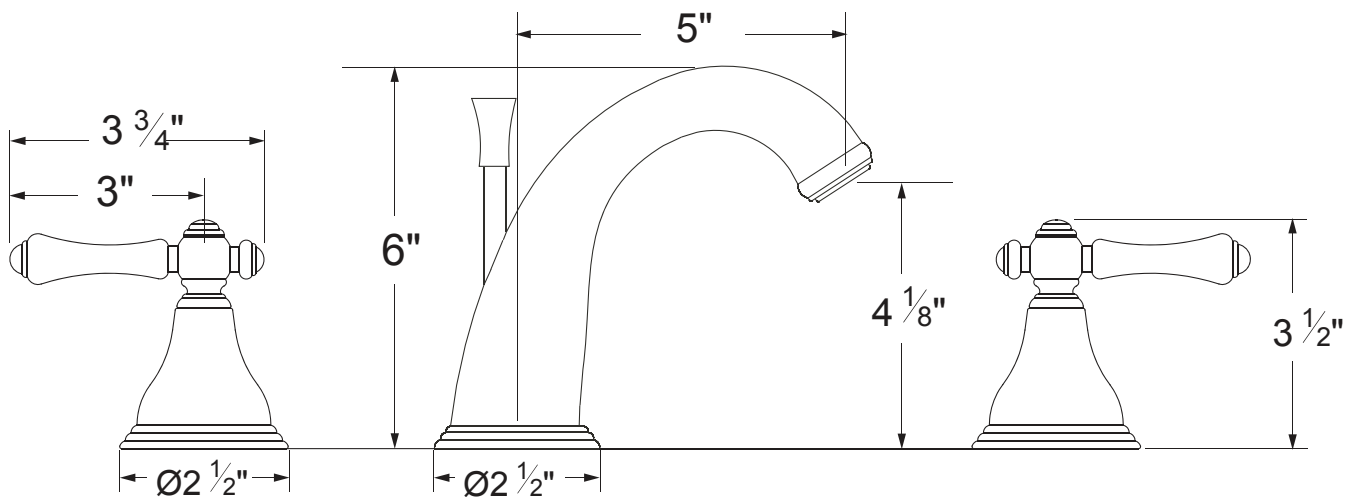

PRODUCT SPECIFICATION SHEET

ITEM # 4320GL Widespread lavatory set

- "GL" style handles
- Solid brass
- Includes pop-up drain assembly
- 1/4 turn ceramic disc cartridge
- 1.2 GPM (CALGreen Compliant)

The measurements shown are for reference only. Products and specifications shown are subject to change without notice.