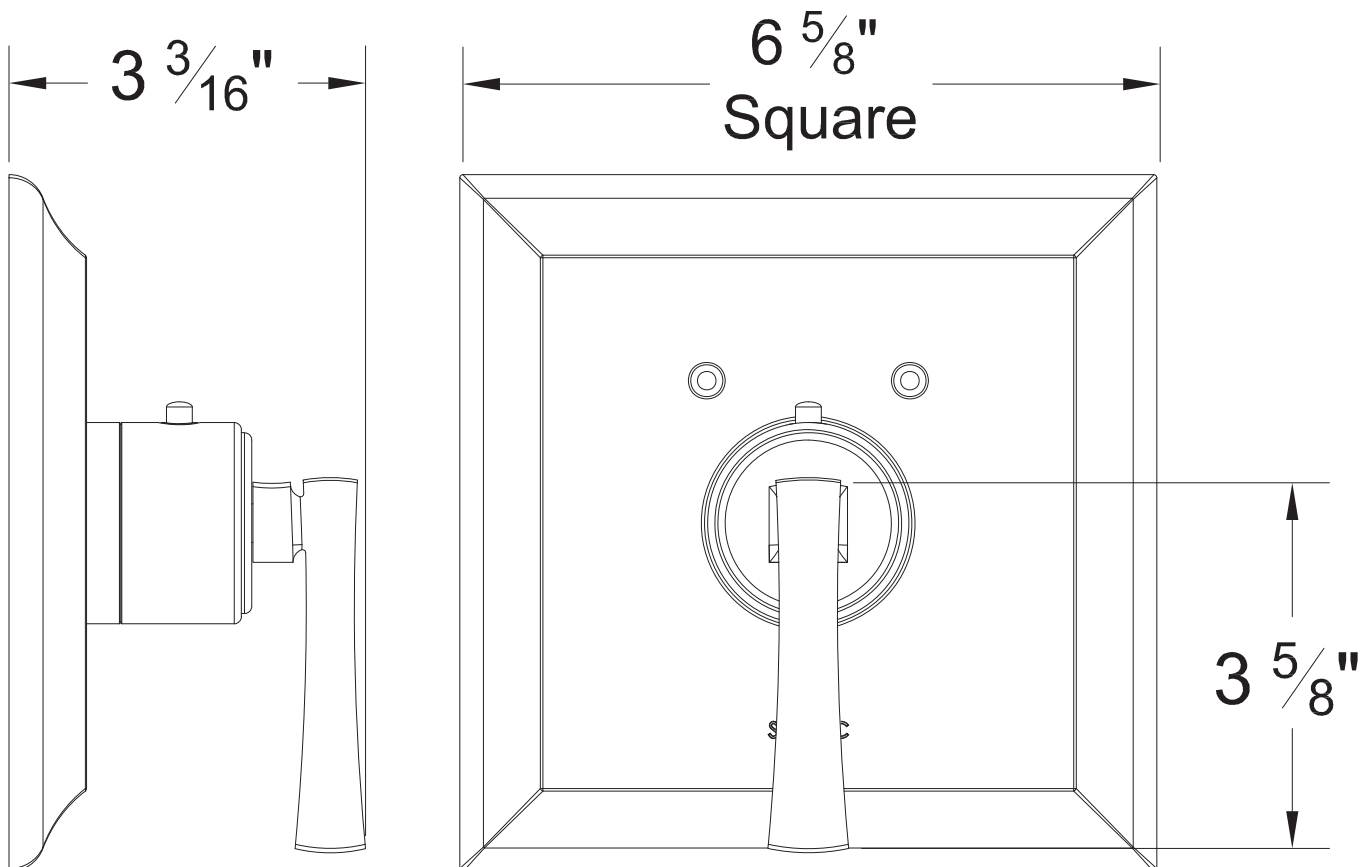

## PRODUCT SPECIFICATION SHEET

**ITEM # 7093ED-TM**  
**TRIM**  
**3/4" Thermostatic control**

- "ED" style handle
- Includes trim plate and handle
- Requires separate volume control
- VALVE NOT INCLUDED
- USE TH-5034 VALVE

The measurements shown are for reference only. Products and specifications shown are subject to change without notice.