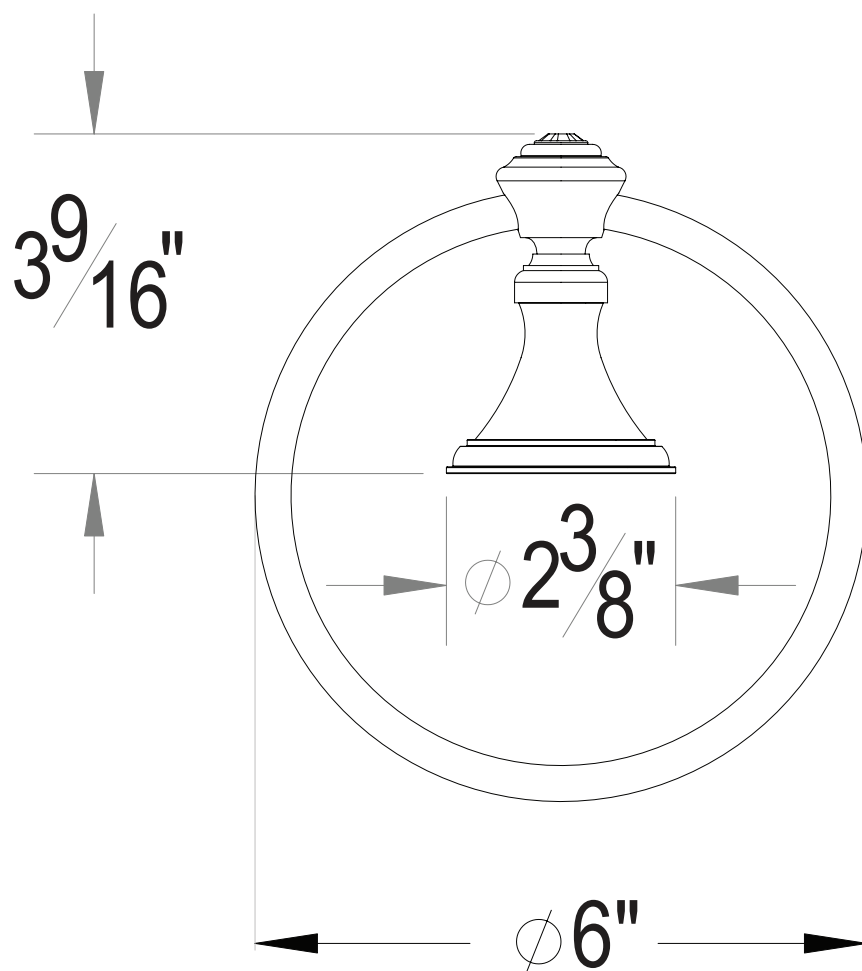

PRODUCT SPECIFICATION SHEET

ITEM # 9564KT Towel ring

- Matches KT handles

The measurements shown are for reference only. Products and specifications shown are subject to change without notice.