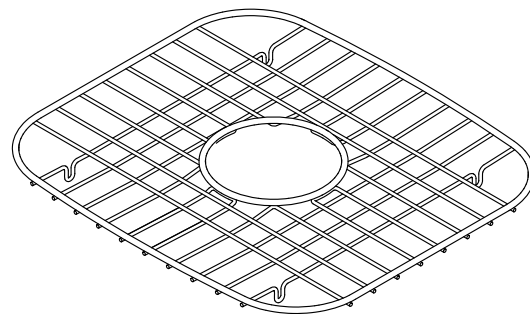

**Features**

- Single rack
- Stainless steel
- Center drain opening
- Rests on nonabrasive plastic feet, which will not harm the sink's finish
- Fits STERLING Springdale® single-bowl, model 11448, and the medium bowl of STERLING McAllister® large/medium, model 11409