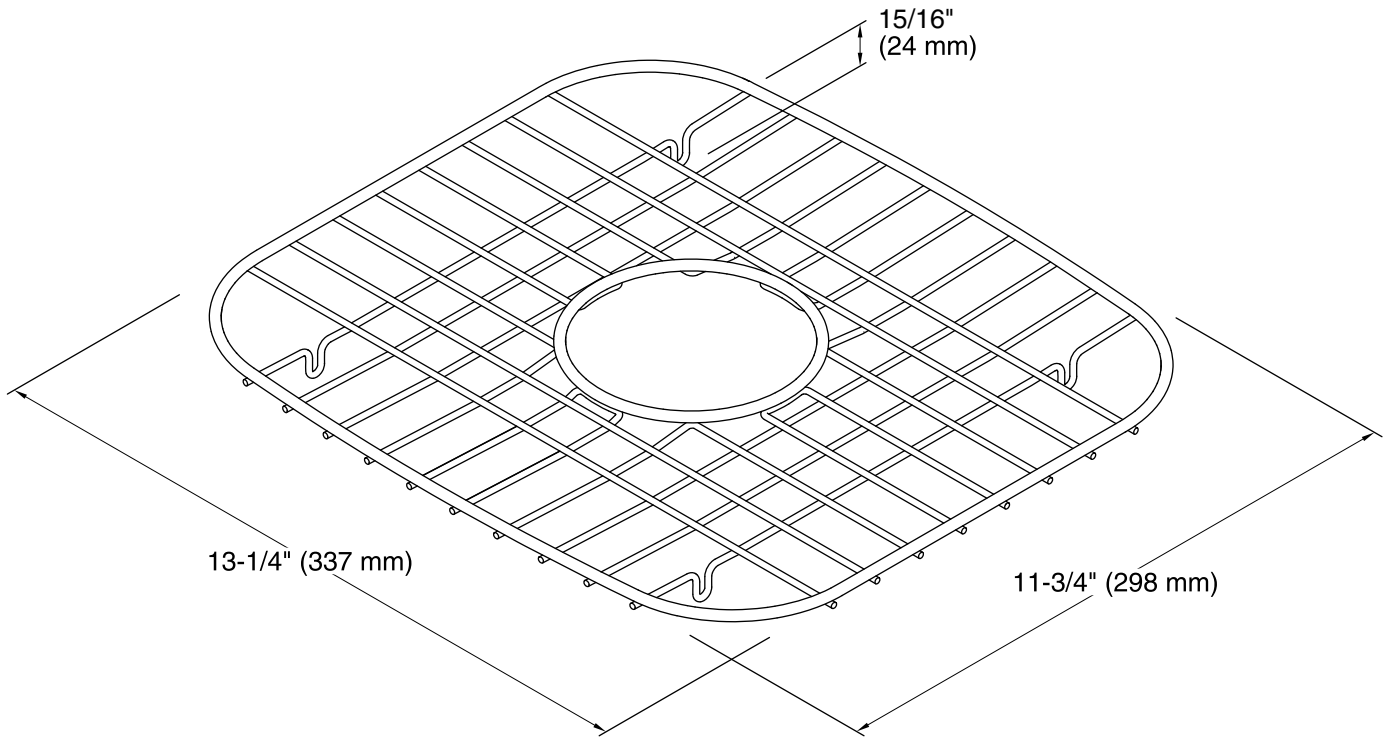

**Features**

- Single rack
- Stainless steel
- Center drain opening
- Rests on nonabrasive plastic feet, which will not harm the sink's finish
- Fits STERLING Springdale® single-bowl, model 11448, and the medium bowl of STERLING McAllister® large/medium, model 11409

	ST	Stainless Steel
--	----	-----------------

**Technical Information**

All product dimensions are nominal.