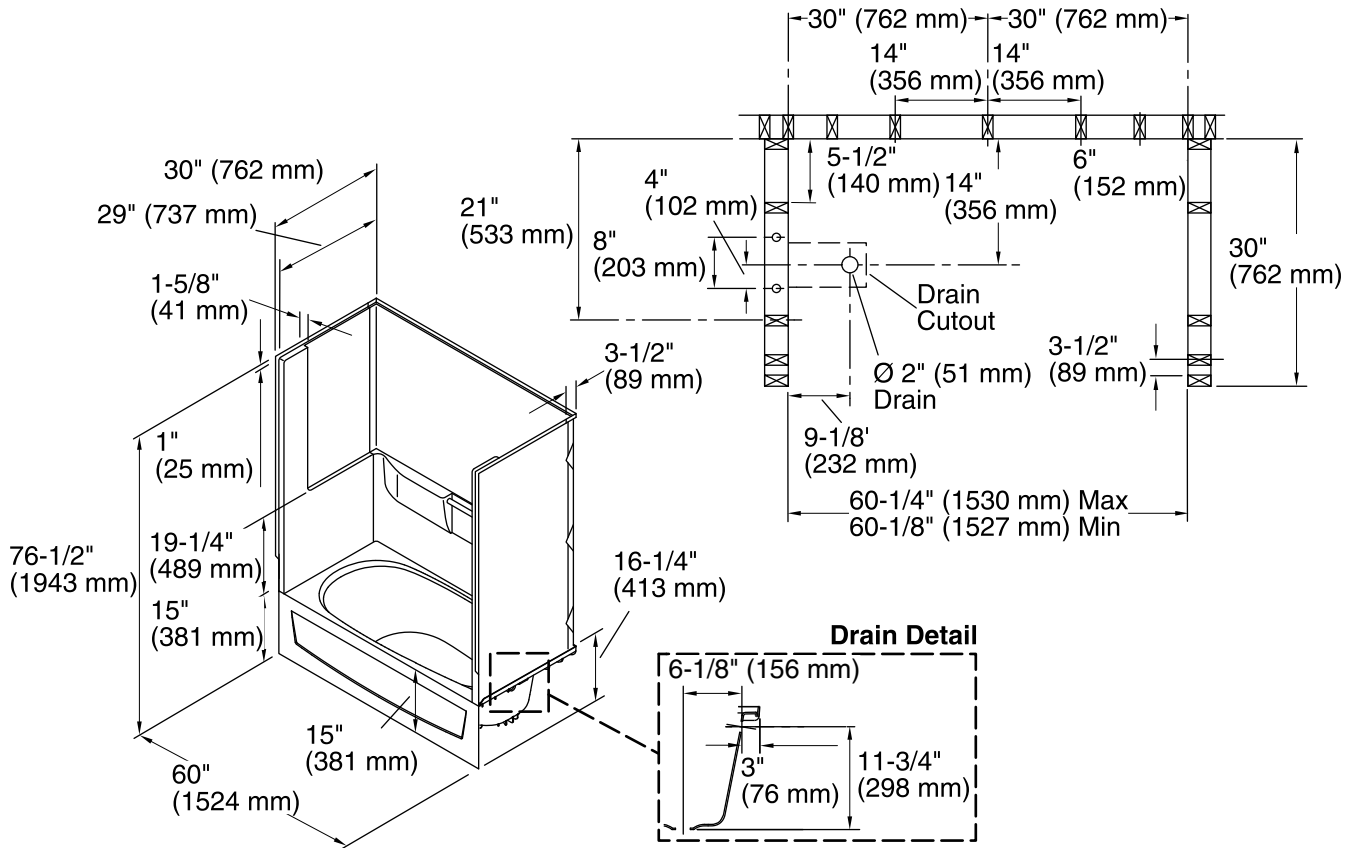

A KOHLER COMPANY

Performa™ 60" Bath/Shower 71040120

Features

- Alcove installation
- 15" apron
- Solid Vikrell material
- Right drain
- Tongue-and-groove walls with snap-together installation
- High-gloss walls
- Full caulking required in all seams
- Acrylic towel bar and molded-in shelving

Included Components

Product consists of:

71041120 60" Bath

71044100 60" Bath/Shower Wall Set

Codes/Standards

CSA B45.5/IAPMO Z124

ASTM E162

ASTM E662

Color tiles intended for reference only.

Color	Code	Description
	0	White
	96	KOHLER Biscuit

1-800-STERLING (1-800-783-7546)

Kohler Co. reserves the right to make revisions without notice to product specifications.

For the most current Specification Sheet, go to www.sterlingplumbing.com.

4-26-2019 00:10 - US

Technical Information

All product dimensions are nominal.

Installation:	Three-wall alcove
Drain location:	Right
Basin area, bottom:	21" x 39" (533 mm x 991 mm)
Basin area, top:	24" x 53" (610 mm x 1346 mm)
Water depth:	10-1/4" (260 mm)
Water capacity:	35 gal (132.5 L)
Minimum flat for door:	1-3/4" (44 mm)
Maximum door height:	59-1/2" (1511 mm)
Maximum door width:	56-3/4" (1441 mm)