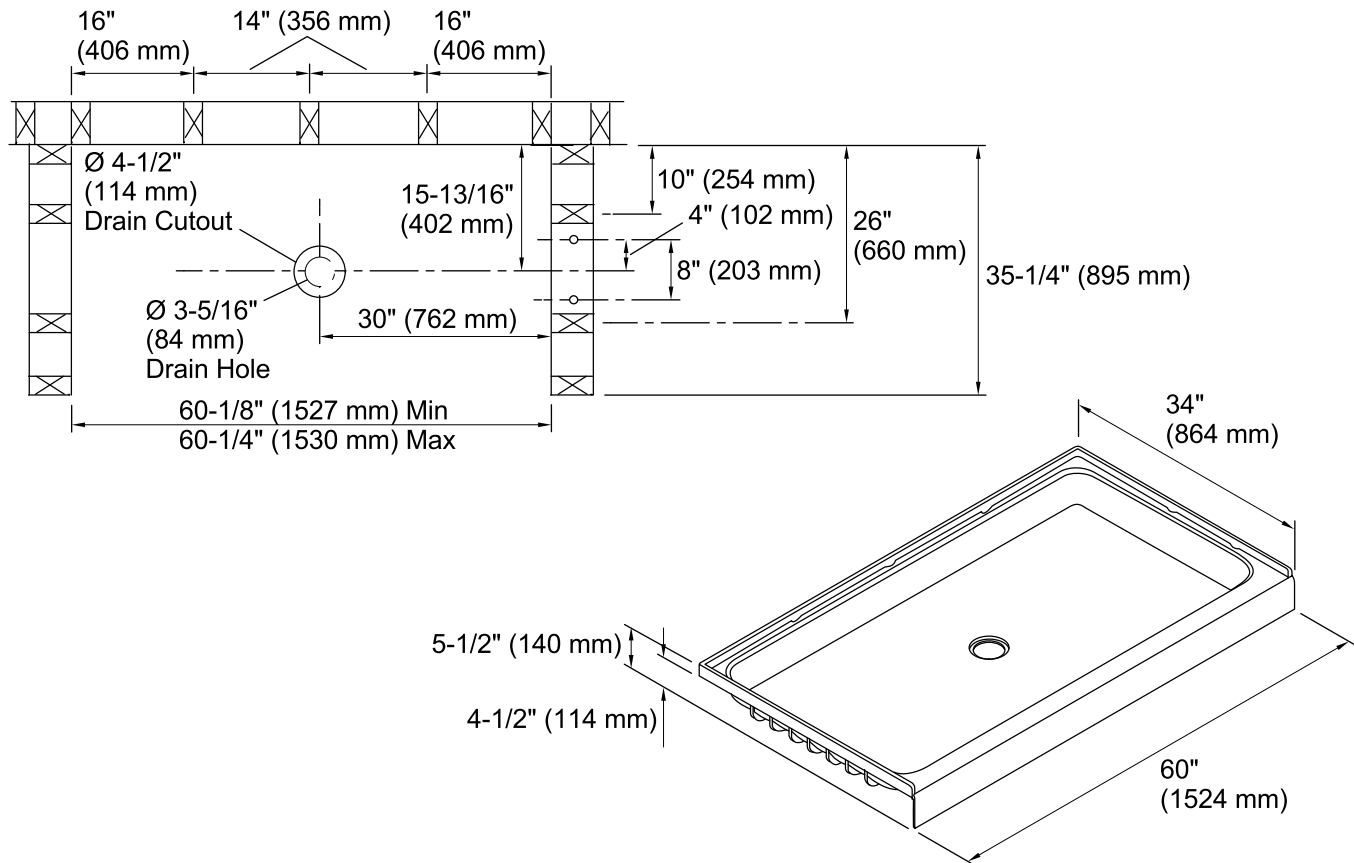

Features

- 4-1/2" threshold
- Solid Vikrell material
- Durable high-gloss finish with a molded-in textured floor
- Center drain
- Suitable for tile-down application
- Compatible with Ensemble tile complete wall set and Ensemble curve complete wall sets (series 7213 and 7223)

Available Colors/Finishes

Color tiles intended for reference only.

Color	Code	Description
	0	White
	96	KOHLER Biscuit

Technical Information

All product dimensions are nominal.

Installation: Three-wall alcove

Drain location: Center

Notes

Install this product according to the installation instructions.

Studs should be positioned roughly as shown.

Double studding is recommended for pivot shower door installations.