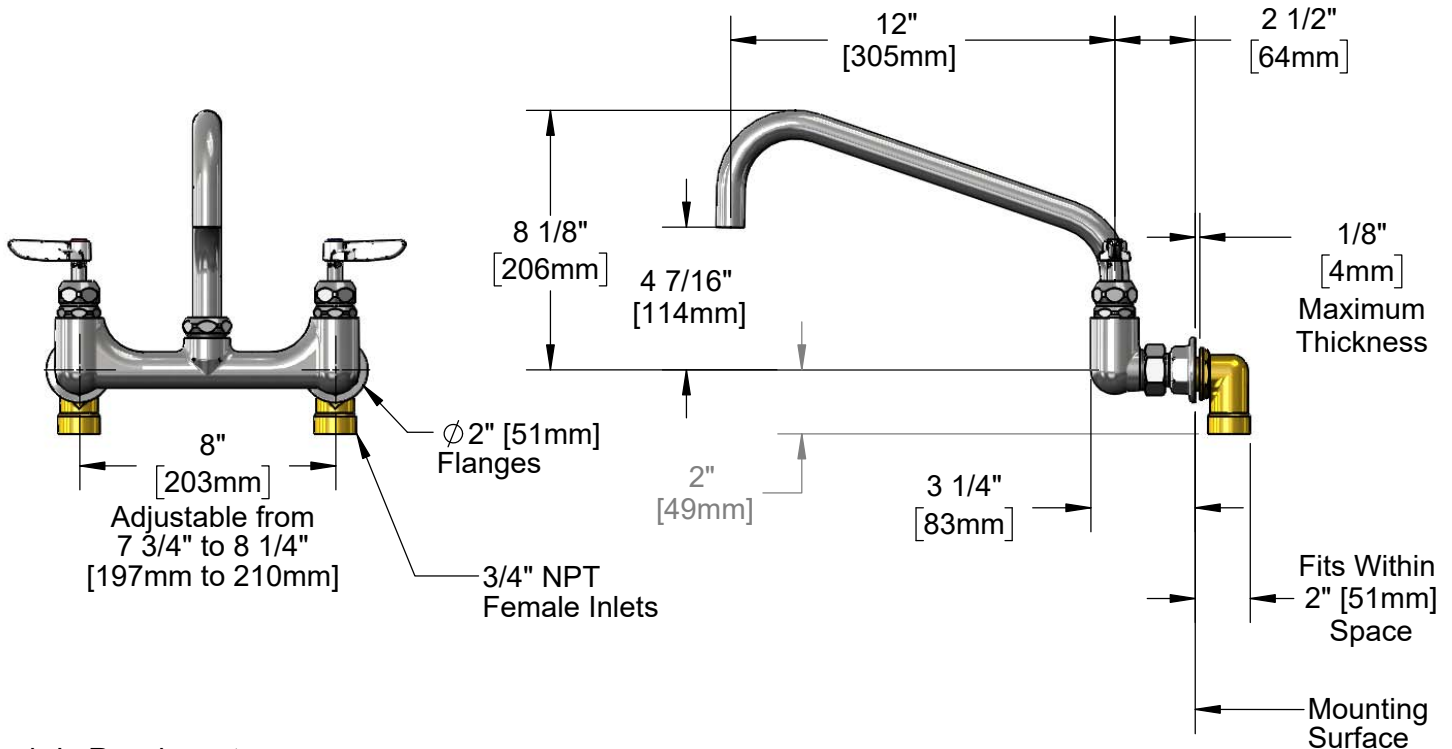

114X
Big-Flo 12" Swing Nozzle
w/ Plain End Outlet

Rough-In Requirement:
(2) ϕ 1 1/4" [32mm] Mounting Holes

Product Specifications:
Kettle & Pot Sink Mixing Faucet w/ Big-Flo 12" Swing Nozzle, Solid Brass Chrome Plated Lever Handles w/ VR Screws, Color Coded Indexes & "00LL" Street Elbows w/ 3/4" NPT Female Inlets

Model No.
B-0290-PRISON

Item No.

Travelers Rest, SC: 800-476-4103 • Simi Valley, CA: 800-423-0150 • Fax: 864-834-3518 • www.tsbrass.com

ITEM NO.	SALES NO.	DESCRIPTION
1	000764-20	Seat, Big-Flo
2	006482-40NS	Big-Flo Cartridge, RTC
3	010027-40	Solid Brass Chrome Plated Lever Handle
4	001661-45	Red Index-HW
5	VRS-1	VR Lever Handle Screw (2) w/ Spanner Bit
6	114X	12" Big-Flo Swing Nozzle
7	001068-45	O-ring
8	001660-45	Blue Index-CW
9	001019-45	Coupling Nut Washer
10	00BB	3/4" NPT Female Eccentric Flange
11	001005-45	Washer
12	000971-45	Lock Nut, 3/4" NPSM
13	00LL	3/4" NPT Short Elbow Inlet

Product Specifications:
 Kettle & Pot Sink Mixing Faucet w/ Big-Flo 12" Swing Nozzle, Solid Brass Chrome Plated Lever Handles w/ VR Screws, Color Coded Indexes & "00LL" Street Elbows w/ 3/4" NPT Female Inlets