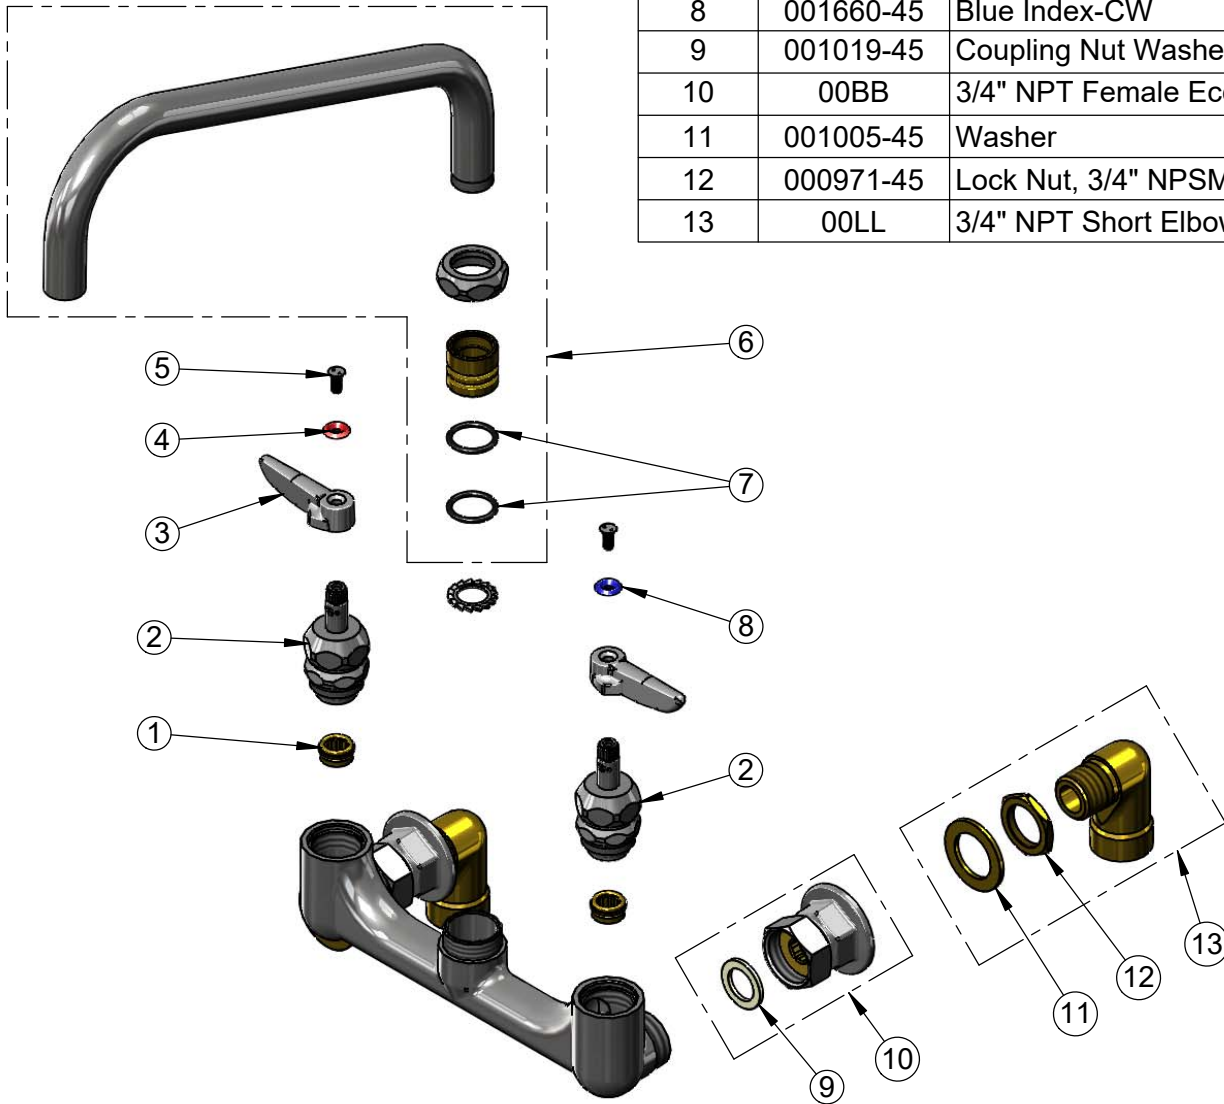

114X
Big-Flo 12" Swing Nozzle
w/ Plain End Outlet

Rough-In Requirement:
(2) ϕ 1 1/4" [32mm] Mounting Holes

Product Specifications:
Kettle & Pot Sink Mixing Faucet w/ Big-Flo 12" Swing Nozzle, Solid Brass Chrome Plated Lever Handles w/ VR Screws, Color Coded Indexes & "00LL" Street Elbows w/ 3/4" NPT Female Inlets

Product Compliance:
ASME A112.18.1 / CSA B125.1
NSF 61 - Section 9
NSF 372 (Low Lead Content)
ANSI A117.1 (ADA)

T&S BRASS AND BRONZE WORKS, INC.
 2 Saddleback Cove / P.O. Box 1088
 Travelers Rest, SC 29690

Model No.
B-0290-PRISON

Item No.

Travelers Rest, SC: 800-476-4103 • Simi Valley, CA: 800-423-0150 • Fax: 864-834-3518 • www.tsbrass.com

ITEM NO.	SALES NO.	DESCRIPTION
1	000764-20	Seat, Big-Flo
2	006482-40NS	Big-Flo Cartridge, RTC
3	010027-40	Solid Brass Chrome Plated Lever Handle
4	001661-45	Red Index-HW
5	VRS-1	VR Lever Handle Screw (2) w/ Spanner Bit
6	114X	12" Big-Flo Swing Nozzle
7	001068-45	O-ring
8	001660-45	Blue Index-CW
9	001019-45	Coupling Nut Washer
10	00BB	3/4" NPT Female Eccentric Flange
11	001005-45	Washer
12	000971-45	Lock Nut, 3/4" NPSM
13	00LL	3/4" NPT Short Elbow Inlet

Product Specifications:
 Kettle & Pot Sink Mixing Faucet w/ Big-Flo 12" Swing Nozzle, Solid Brass Chrome Plated Lever Handles w/ VR Screws, Color Coded Indexes & "00LL" Street Elbows w/ 3/4" NPT Female Inlets