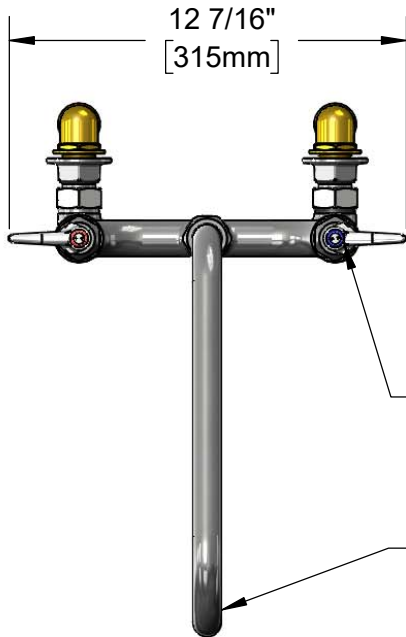

T&S BRASS AND BRONZE WORKS, INC.

2 Saddleback Cove / P.O. Box 1088
Travelers Rest, SC 29690

Model No.

B-0290-PRISON

Item No.

Travelers Rest, SC: 800-476-4103 • Simi Valley, CA: 800-423-0150 • Fax: 864-834-3518 • www.tsbrass.com

ADA Compliant

This Space for Architect/Engineer Approval

Job Name _____ Date _____

Model Specified _____ Quantity _____

Customer/Wholesaler _____

Contractor _____

Architect/Engineer _____

Solid Brass Chrome Plated
Lever Handles w/ Color
Coded Indexes & Vandal
Resistant Screws

114X
Big-Flo 12" Swing Nozzle
w/ Plain End Outlet