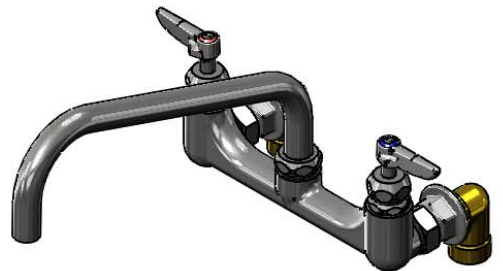

114X
Big-Flo 12" Swing Nozzle
w/ Plain End Outlet

Rough-In Requirement:
(2) ϕ 1 1/4" [32mm] Mounting Holes

Product Specifications:
Kettle & Pot Sink Mixing Faucet w/ Big-Flo 12" Swing Nozzle, Solid Brass Chrome Plated Lever Handles w/ VR Screws, Color Coded Indexes & "00LL" Street Elbows w/ 3/4" NPT Female Inlets

Model No.
B-0290-PRISON

Item No.

Travelers Rest, SC: 800-476-4103 • Simi Valley, CA: 800-423-0150 • Fax: 864-834-3518 • www.tsbrass.com

ITEM NO.	SALES NO.	DESCRIPTION
1	000764-20	Seat, Big-Flo
2	006482-40NS	Big-Flo Cartridge, RTC
3	010027-40	Solid Brass Chrome Plated Lever Handle
4	001661-45	Red Index-HW
5	VRS-1	VR Lever Handle Screw (2) w/ Spanner Bit
6	114X	12" Big-Flo Swing Nozzle
7	001068-45	O-ring
8	001660-45	Blue Index-CW
9	001019-45	Coupling Nut Washer
10	00BB	3/4" NPT Female Eccentric Flange
11	001005-45	Washer
12	000971-45	Lock Nut, 3/4" NPSM
13	00LL	3/4" NPT Short Elbow Inlet

Product Specifications:
 Kettle & Pot Sink Mixing Faucet w/ Big-Flo 12" Swing Nozzle, Solid Brass Chrome Plated Lever Handles w/ VR Screws, Color Coded Indexes & "00LL" Street Elbows w/ 3/4" NPT Female Inlets