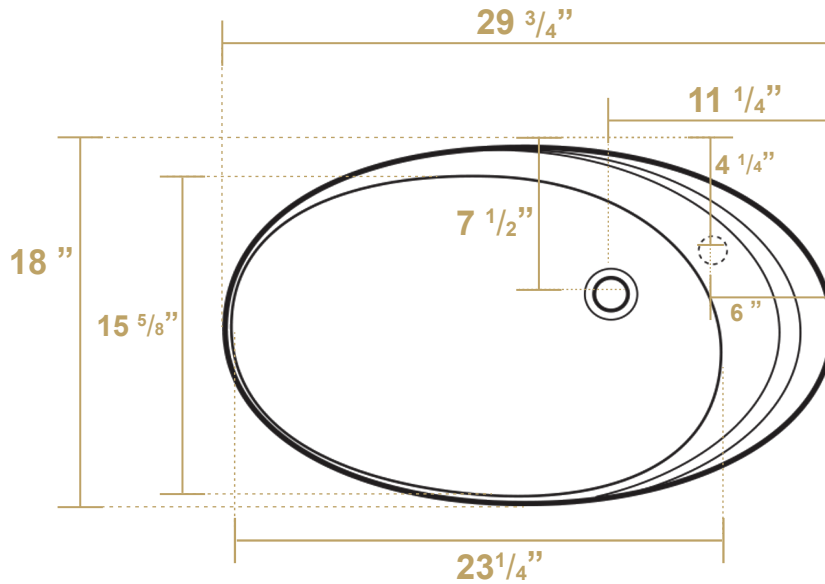

B-BO12

Overall Dimensions

29 3/4" x 18" x 6"

Inside Dimensions

23 1/4" x 15 5/8" x 3 3/8"

Britannia

LIVE WITH STYLE!