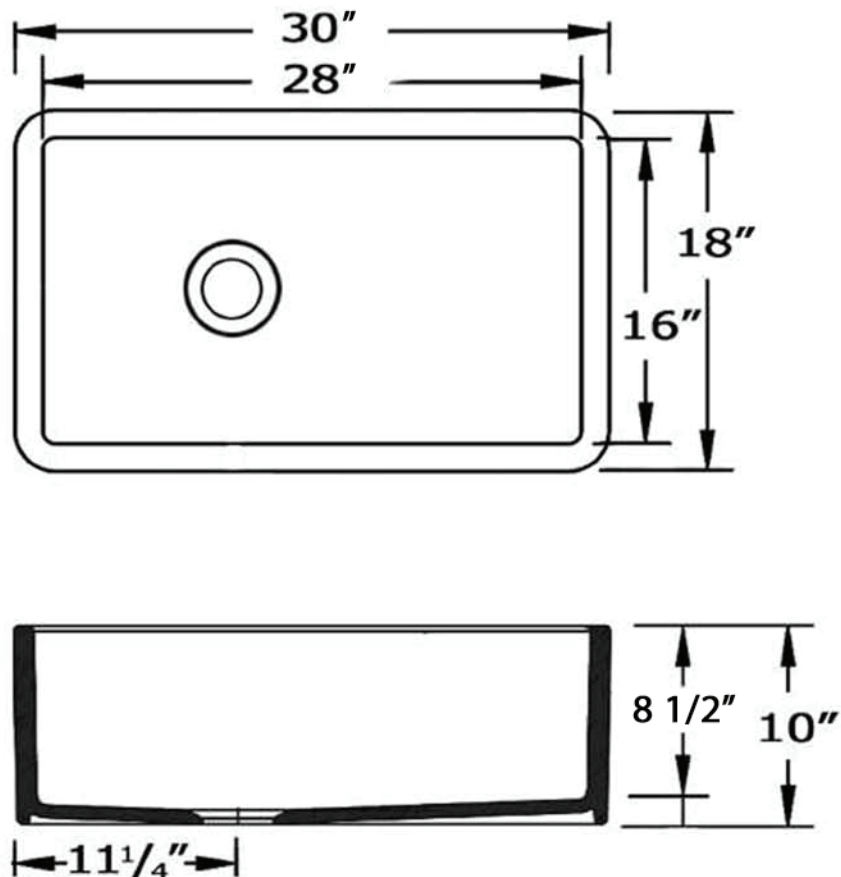

WH3018

As Whitehaus Collection® Farmhaus Fireclay Sinks are individually handmade, sink sizes can vary and all dimensions are approximate. We strongly recommend that your sink be supplied to your cabinetmaker prior to the fabrication of your kitchen cabinets and countertops. Cutouts are not to be made until they are checked against your sink. Whitehaus Collection® recommends the use of a protective grid in the bottom of the sink to avoid potential scuffing from heavy-duty cookware.