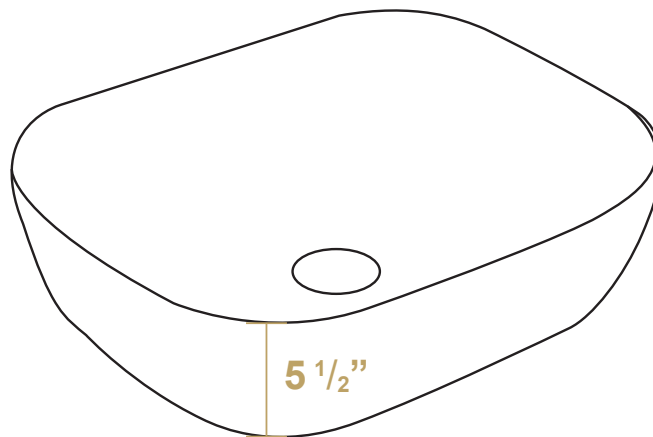

WH71302-F20

Overall Dimensions

19 ³/₄'' x 15 ³/₄'' x 5 ¹/₂''

Inside Dimensions

19 ¹/₄'' x 15 ¹/₄'' x 4''

LIVE WITH STYLE!