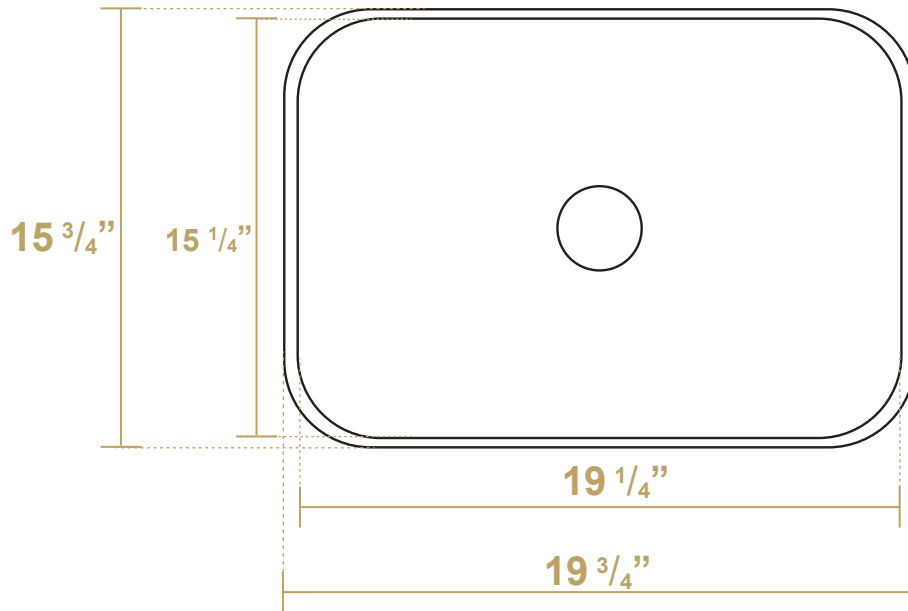

WH71302-F20

Overall Dimensions

19 ³/₄'' x 15 ³/₄'' x 5 ¹/₂''

Inside Dimensions

19 ¹/₄'' x 15 ¹/₄'' x 4''

LIVE WITH STYLE!