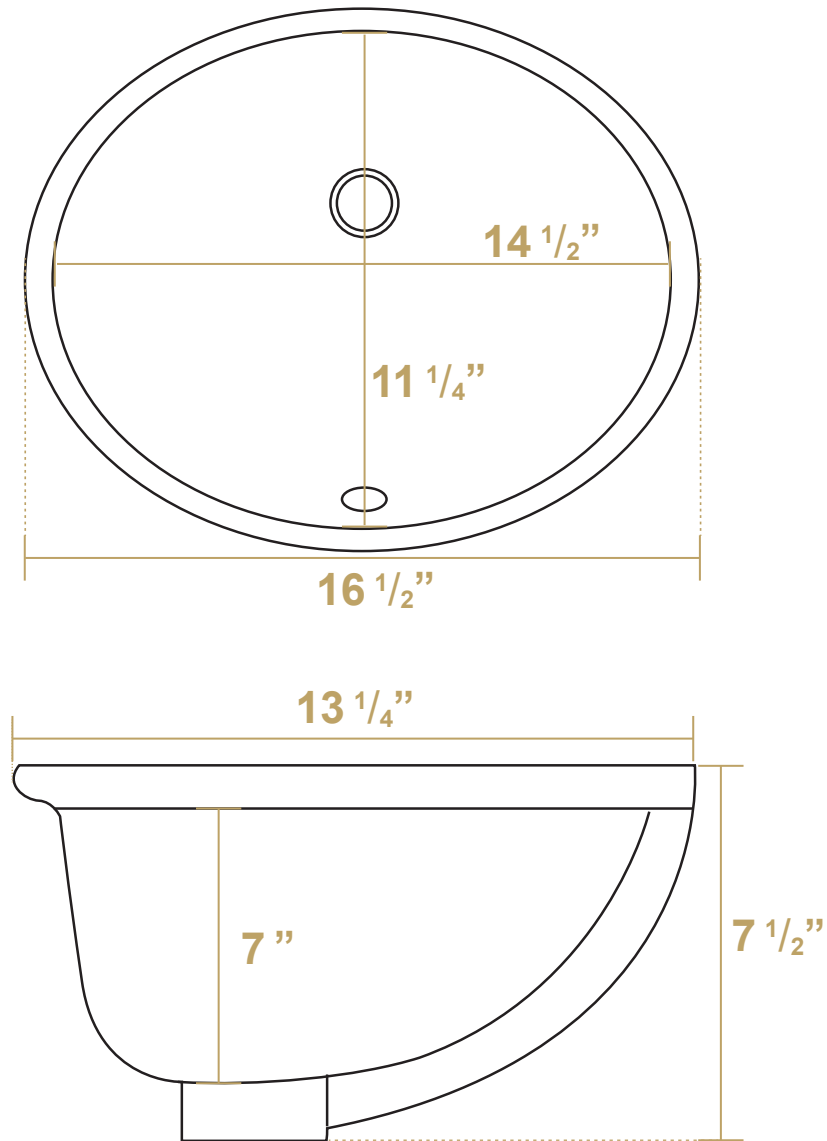

 Whitehaus®

WHU71001

Weight

10 lbs.

Overall Dimensions

16 1/2" x 13 1/4" x 7 1/2"

Inside Dimensions

14 1/2" x 11 1/2" x 7"