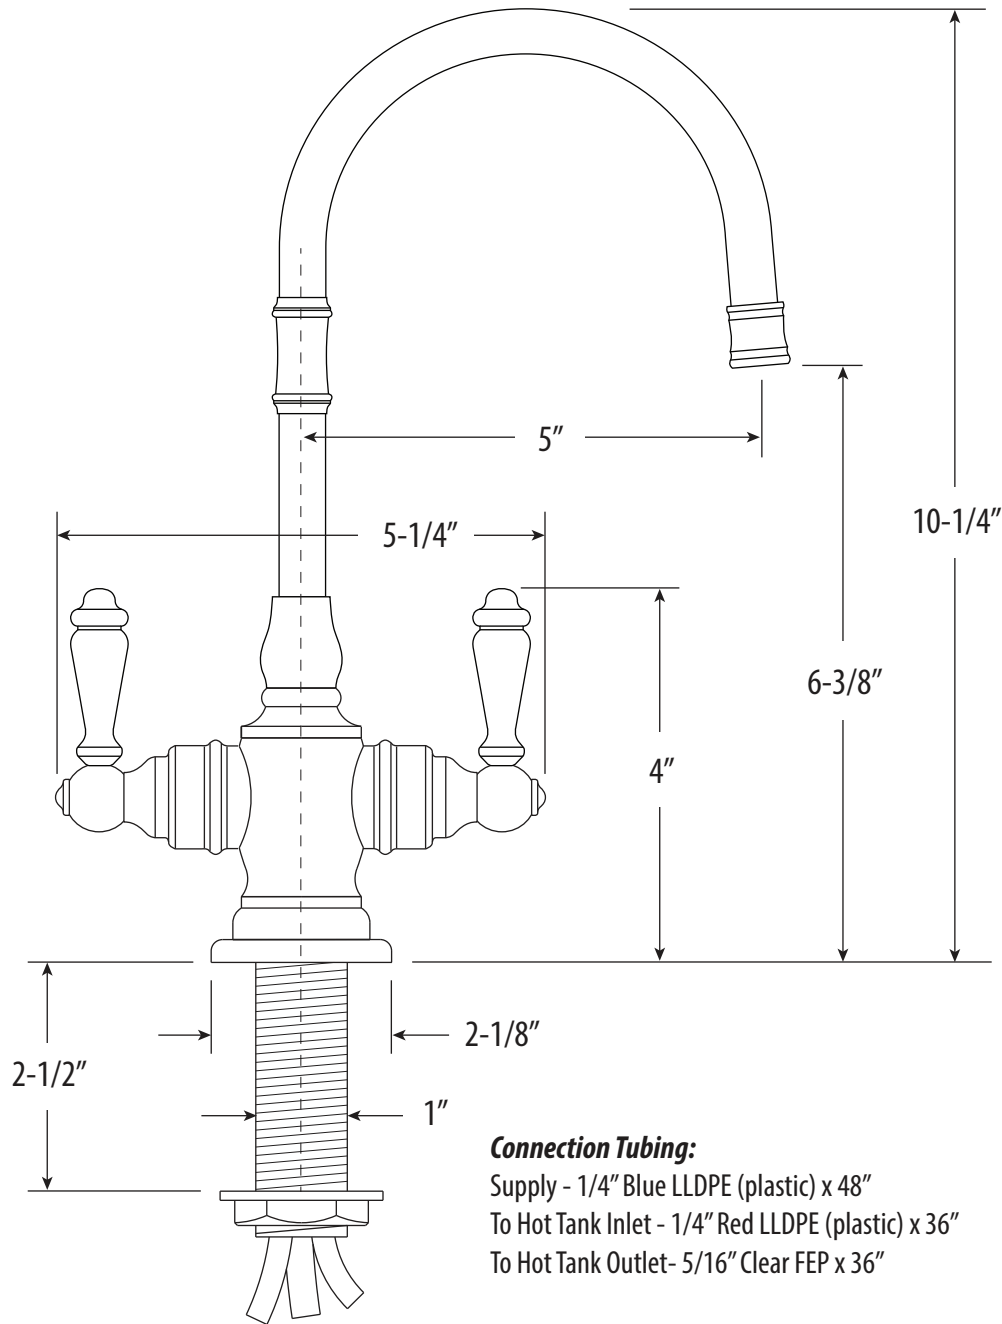

PEMBROKE HOT AND COLD FILTRATION FAUCET / LEVER HANDLES

I202HC

- MAX COUNTER THICKNESS 2-1/2"
- INSTALL HOLE SIZE ADAPTABLE UP TO 1-3/8"

DIMENSIONS MAY VARY AND ARE SUBJECT TO CHANGE. NO RESPONSIBILITY IS ASSUMED FOR USE OF SUPERCEDED OR VOIDED DATA