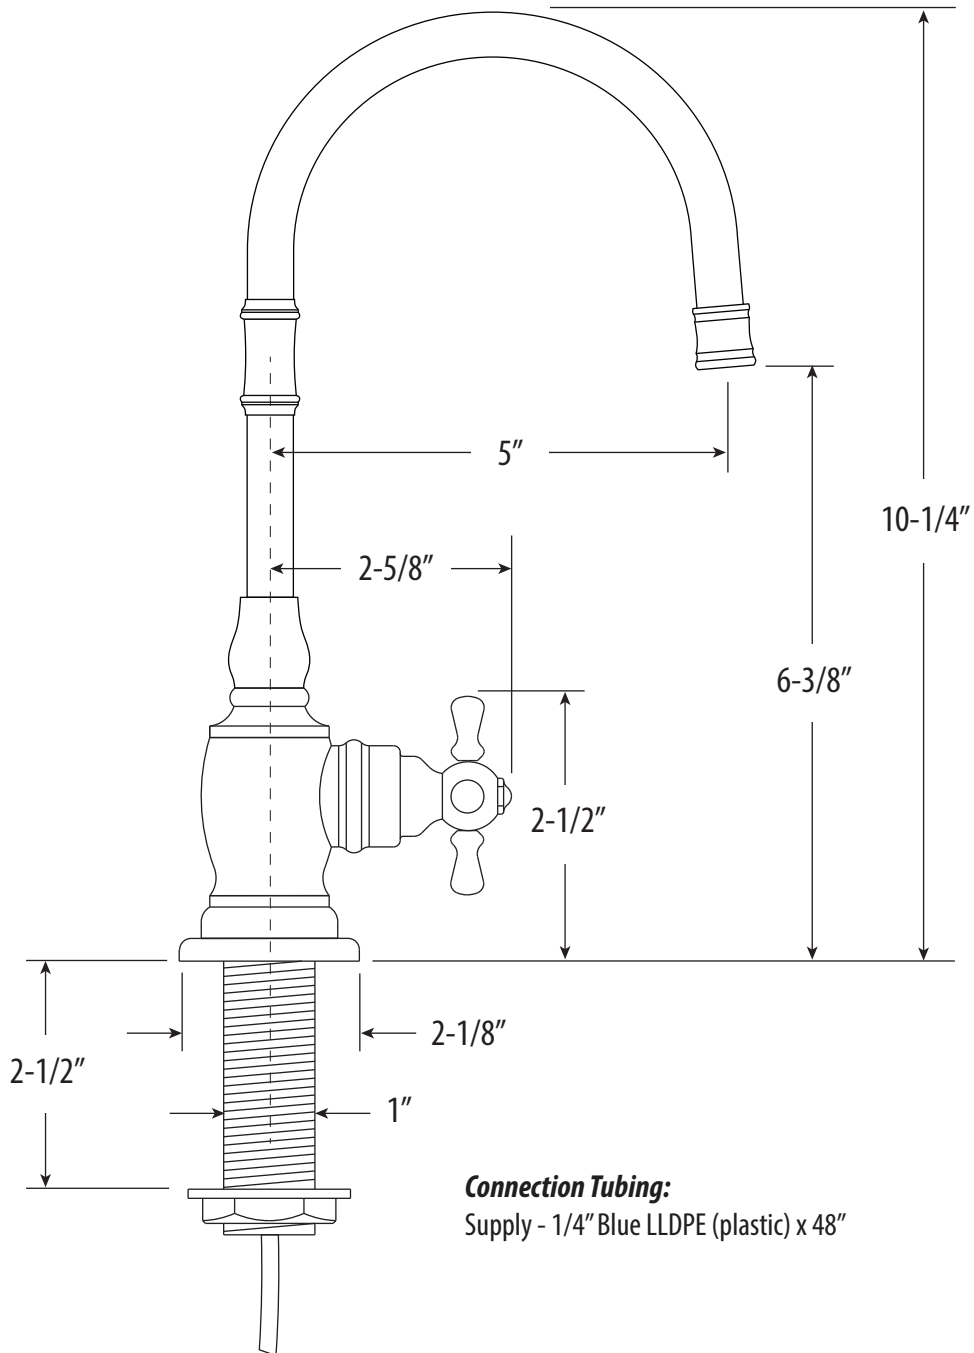

PEMBROKE COLD ONLY FILTRATION FAUCET / CROSS HANDLE

1252C

- MAX COUNTER THICKNESS 2-1/2"
- INSTALL HOLE SIZE ADAPTABLE UP TO 1-3/8"

DIMENSIONS MAY VARY AND ARE SUBJECT TO CHANGE. NO RESPONSIBILITY IS ASSUMED FOR USE OF SUPERCEDED OR VOIDED DATA