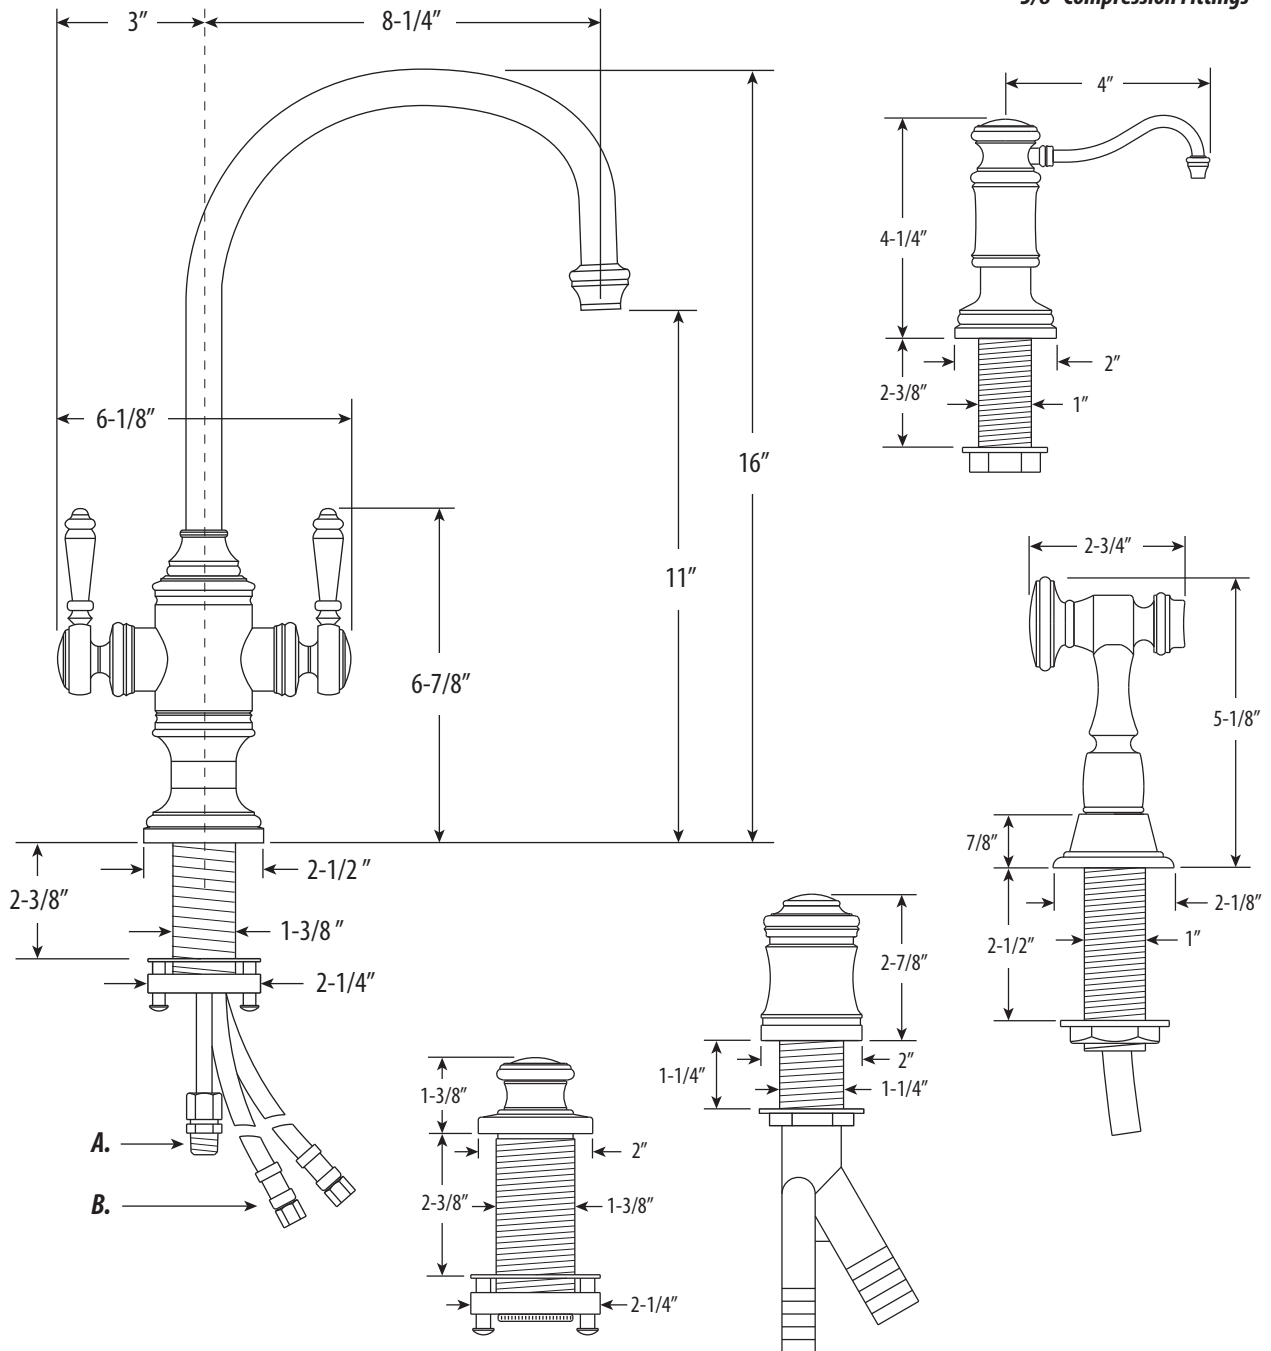

## HAMPTON TWO HANDLE KITCHEN FAUCET / 4PC. SUITE

# 8030-4

- MAX COUNTER THICKNESS 2-3/8"
- MINIMUM INSTALL HOLE SIZE 1-1/2"

- A. Side Spray Connection with 1/4" NPT Pipe Fitting
- B. Supply Hoses - 20" Long with 3/8" Compression Fittings

DIMENSIONS MAY VARY AND ARE SUBJECT TO CHANGE. NO RESPONSIBILITY IS ASSUMED FOR USE OF SUPERCEDED OR VOIDED DATA