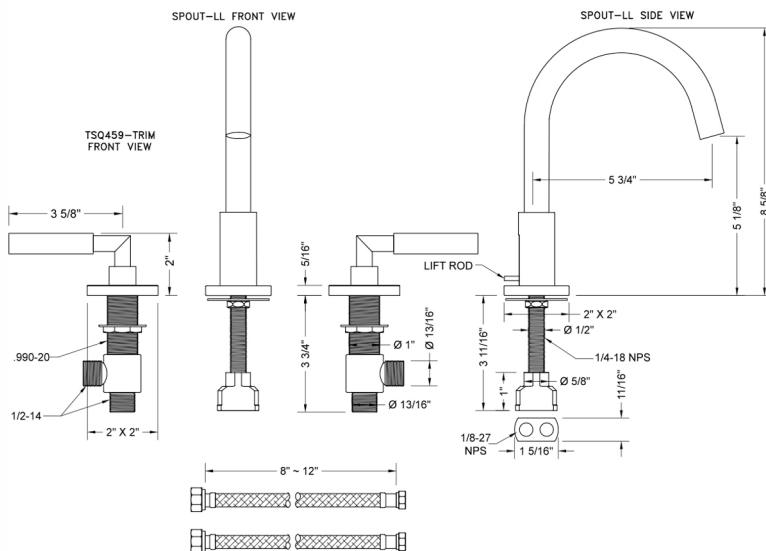

Uptown Contempo Faucet with Square Escutcheons & Slim Lever Handles -1.2 GPM

Model #: 8881-TSQ459-1.2-

FEATURES:

- All brass 8" - 12" widespread faucet includes brass pop-up drain with overflow
- 1/4 turn ceramic valves
- Swivel Spout (For Stationary Spout option, contact JACLO)
- Available Flow Rates: 1.5, 1.2 & 0.5 GPM. Additional flow rate (aerator) options available. Contact JACLO.
- 5 3/4" spout reach
- Spout Hole Size: 1 1/2" - 1 7/8"
- Valve Hole Size: 1 1/8" - 1 5/8"
- ADA Compliant Levers

SPECIFICATION DRAWING:

AVAILABLE HANDLES:

COMPLIANCES:

CEC

Complies with: ASME A112.18.1-2012/CSA B125.1-12