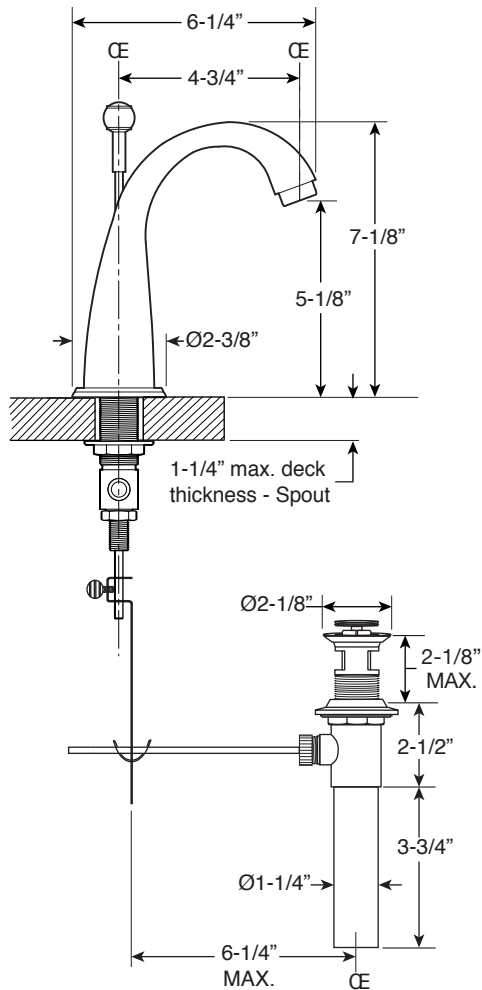

Series 200
Widespread Lavatory Set

1.201708

Montreal Handle

16 pt.

FEATURES:

- All brass construction.
- Flexible hoses designed to be installed on 8" to 16" centers.
- Includes drain assembly pictured below.
- 16pt. 1/4-turn ceramic disc valve cartridge.
- Standard aerator is limited to 1.2 gpm.
- Available in all finishes. Warranty varies according to finish selection.
- Certified to meet or exceed the following codes and standards:
ASME A112.18.1/CSAB 125.1-2012

16 pt. Replacement Cartridge Part #'s
HOT: 18.30.030
COLD: 18.30.029

Note: Measurements are subject to change. No responsibility is assumed for use of superseded or voided pages.