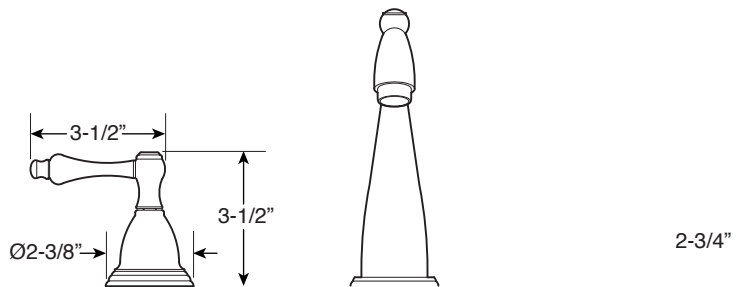

Series 200
Widespread Lavatory Set

1.201708

Montreal Handle

16 pt.

FEATURES:

- All brass construction.
- Flexible hoses designed to be installed on 8" to 16" centers.
- Includes drain assembly pictured below.
- 16pt. 1/4-turn ceramic disc valve cartridge.
- Standard aerator is limited to 1.2 gpm.
- Available in all finishes. Warranty varies according to finish selection.
- Certified to meet or exceed the following codes and standards:
ASME A112.18.1/CSAB 125.1-2012

16 pt. Replacement Cartridge Part #'s
HOT: 18.30.030
COLD: 18.30.029

Note: Measurements are subject to change. No responsibility is assumed for use of superseded or voided pages.